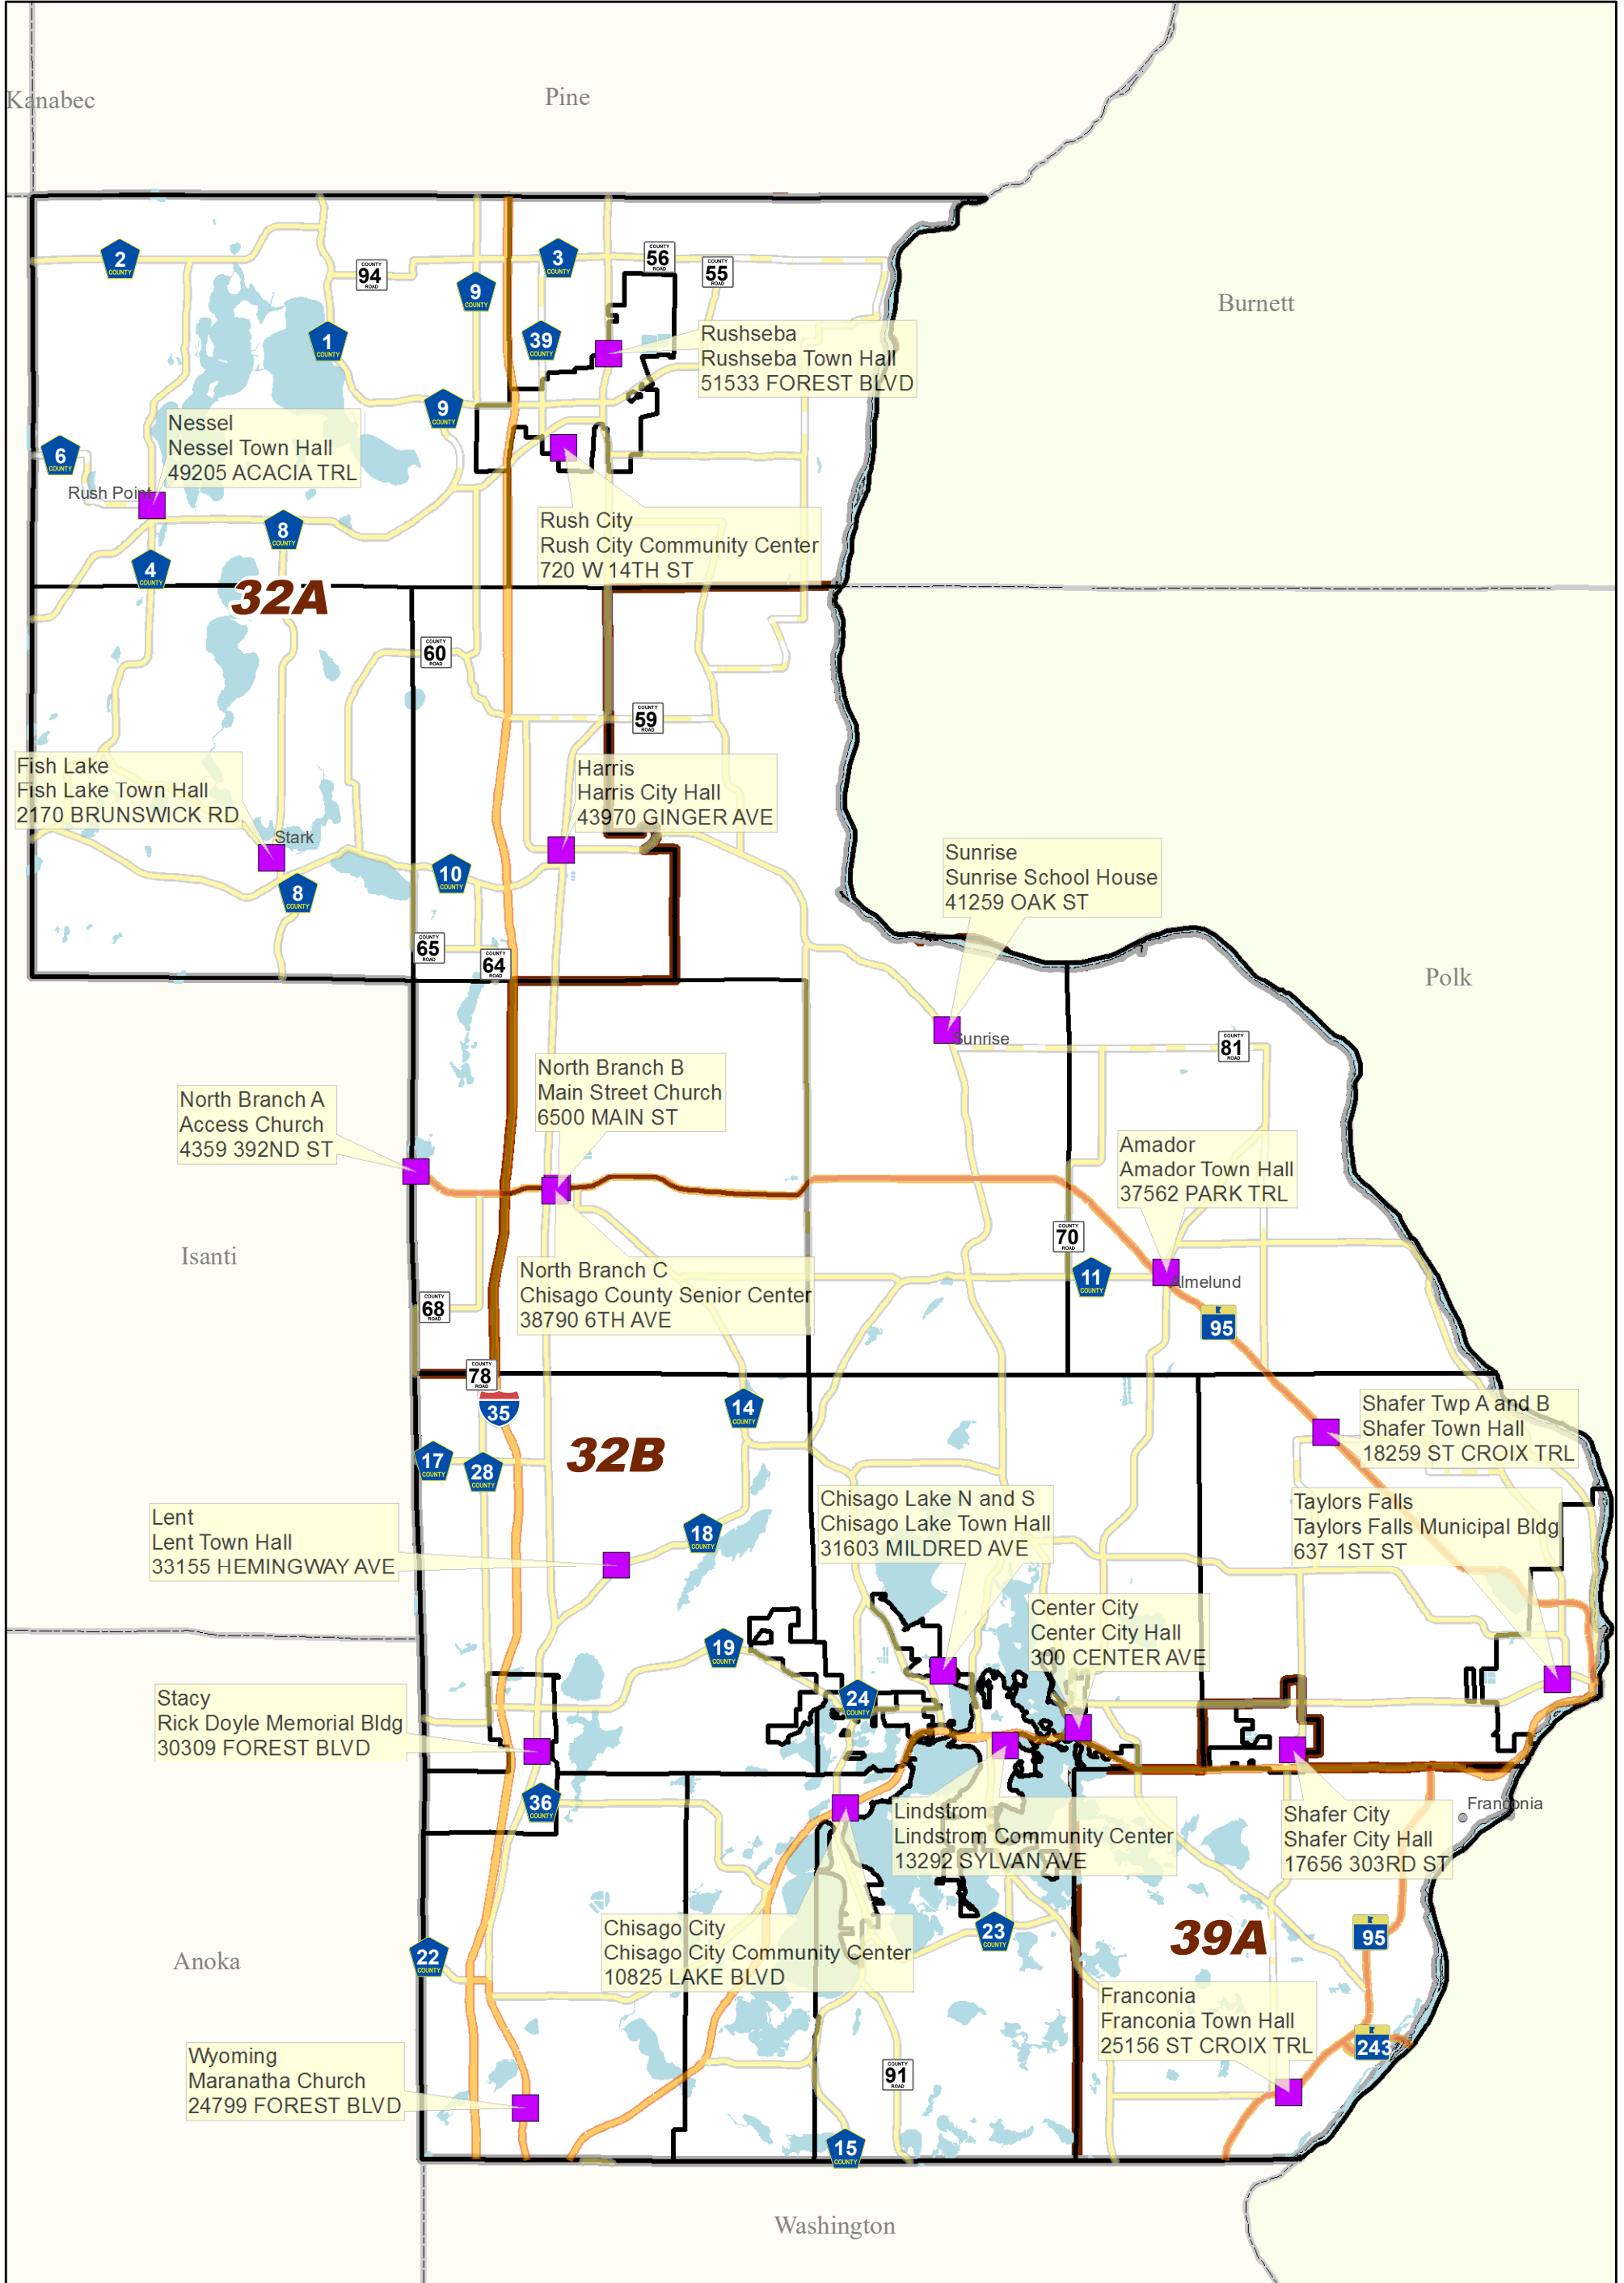

Chisago Polling Place Locations

This is a compilation of records as they appear in the Chisago County offices affecting the area shown. This drawing is to be used for reference purposes only and the County is not responsible for any inaccuracies herein contained.

■ Polling Places

Date: 3/31/2016

Document Path: K:\Requests\Auditors\PrecinctLocations.mxd