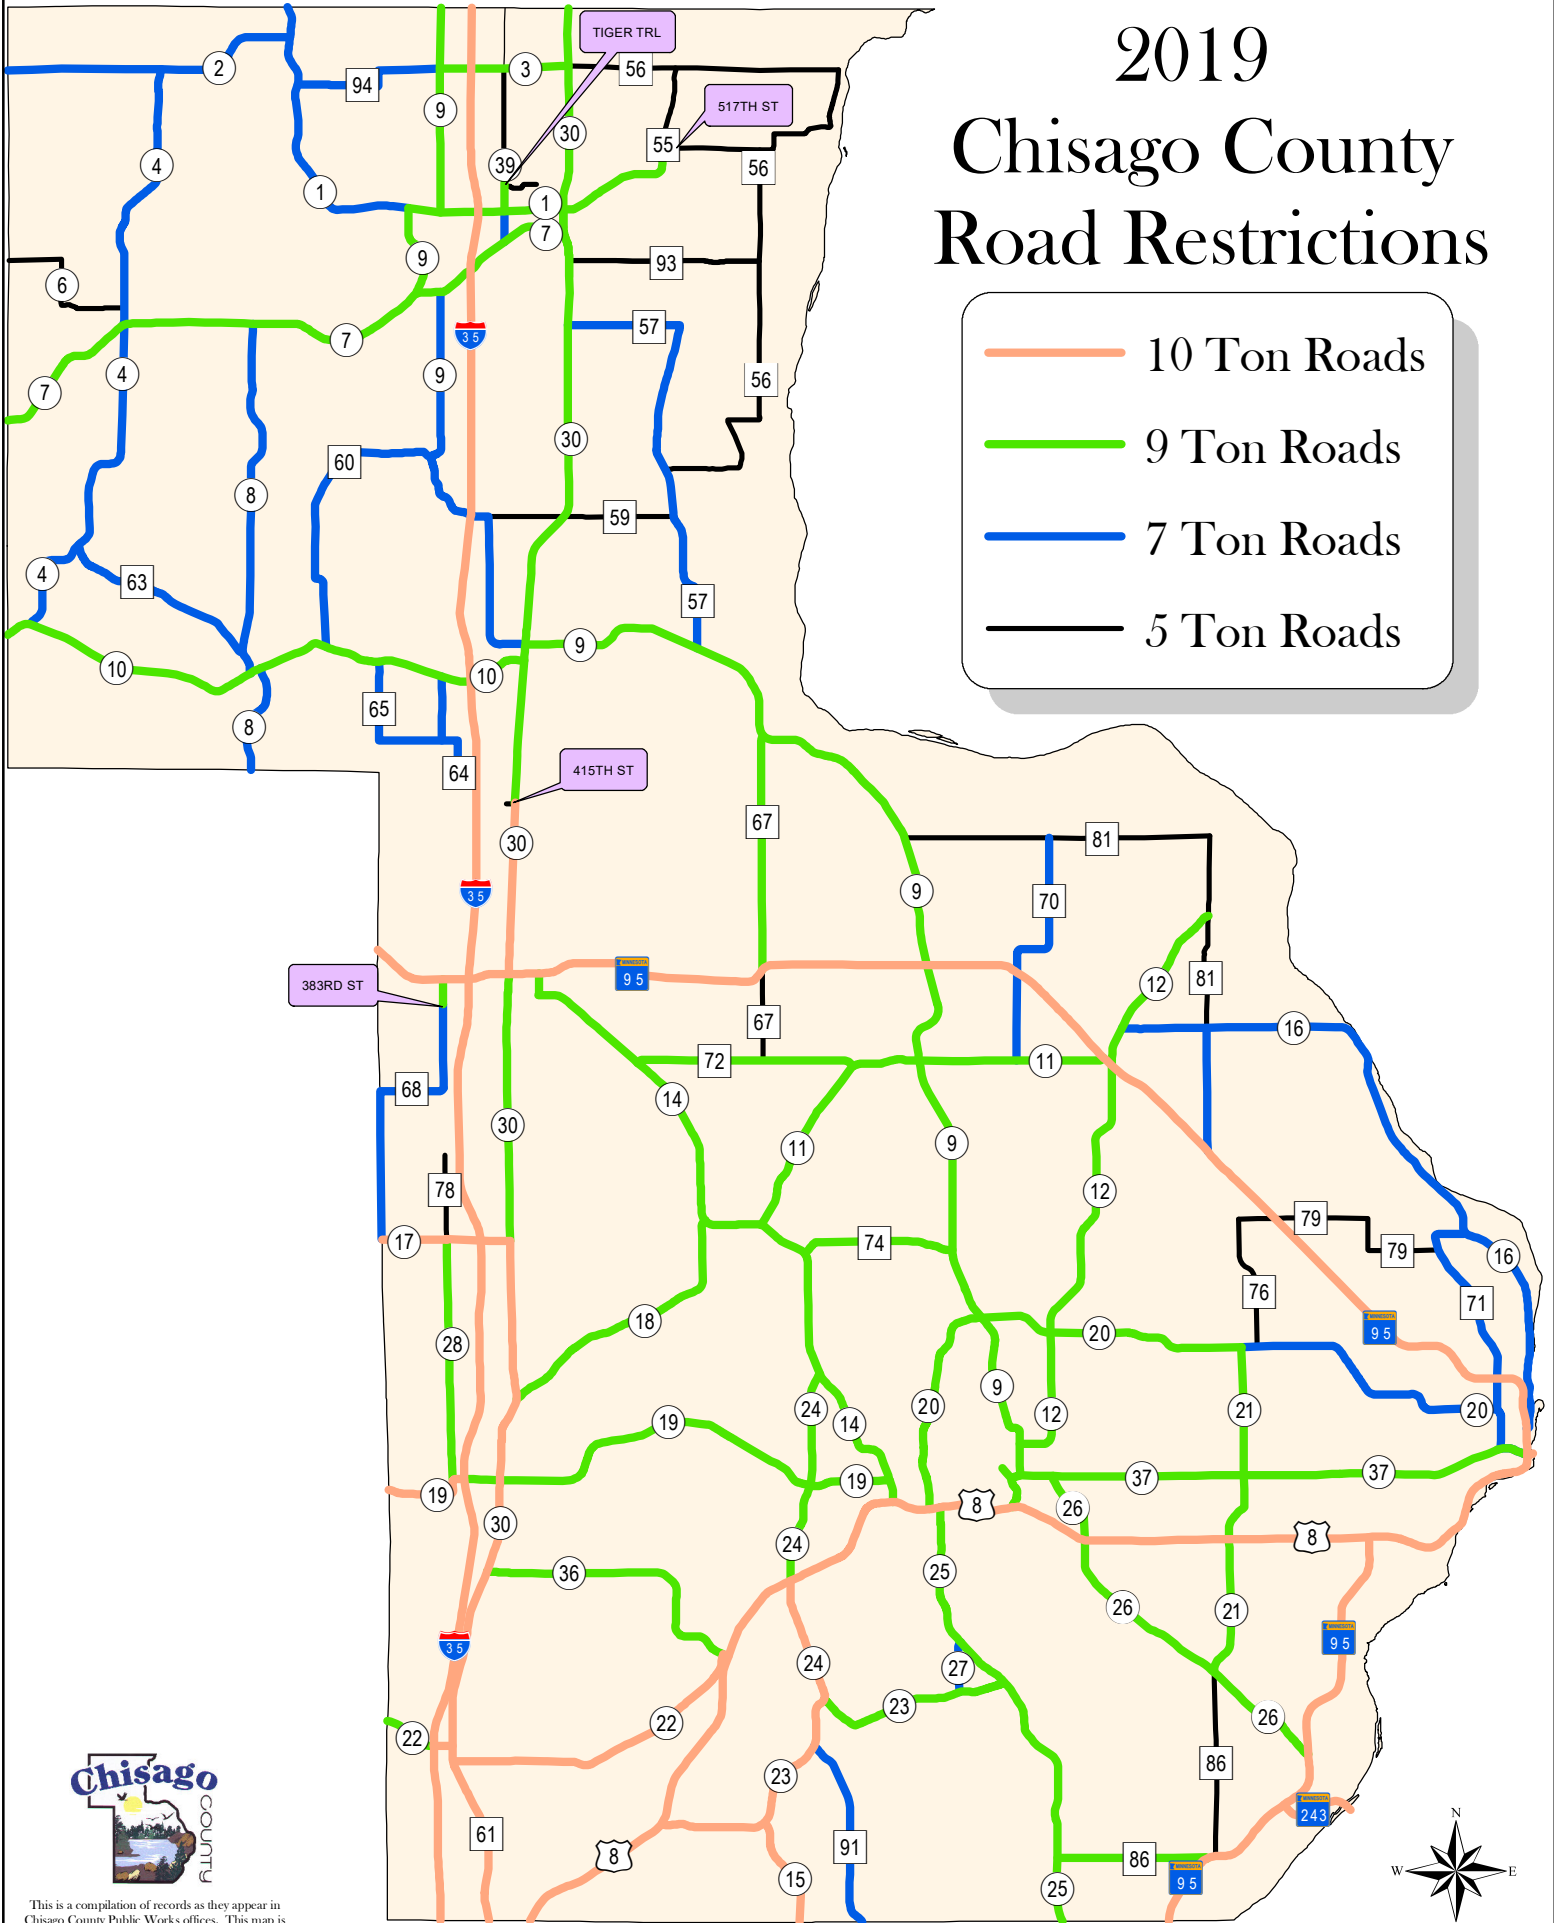

2019 Chisago County Road Restrictions

- 10 Ton Roads
- 9 Ton Roads
- 7 Ton Roads
- 5 Ton Roads

Updated: March 12, 2019