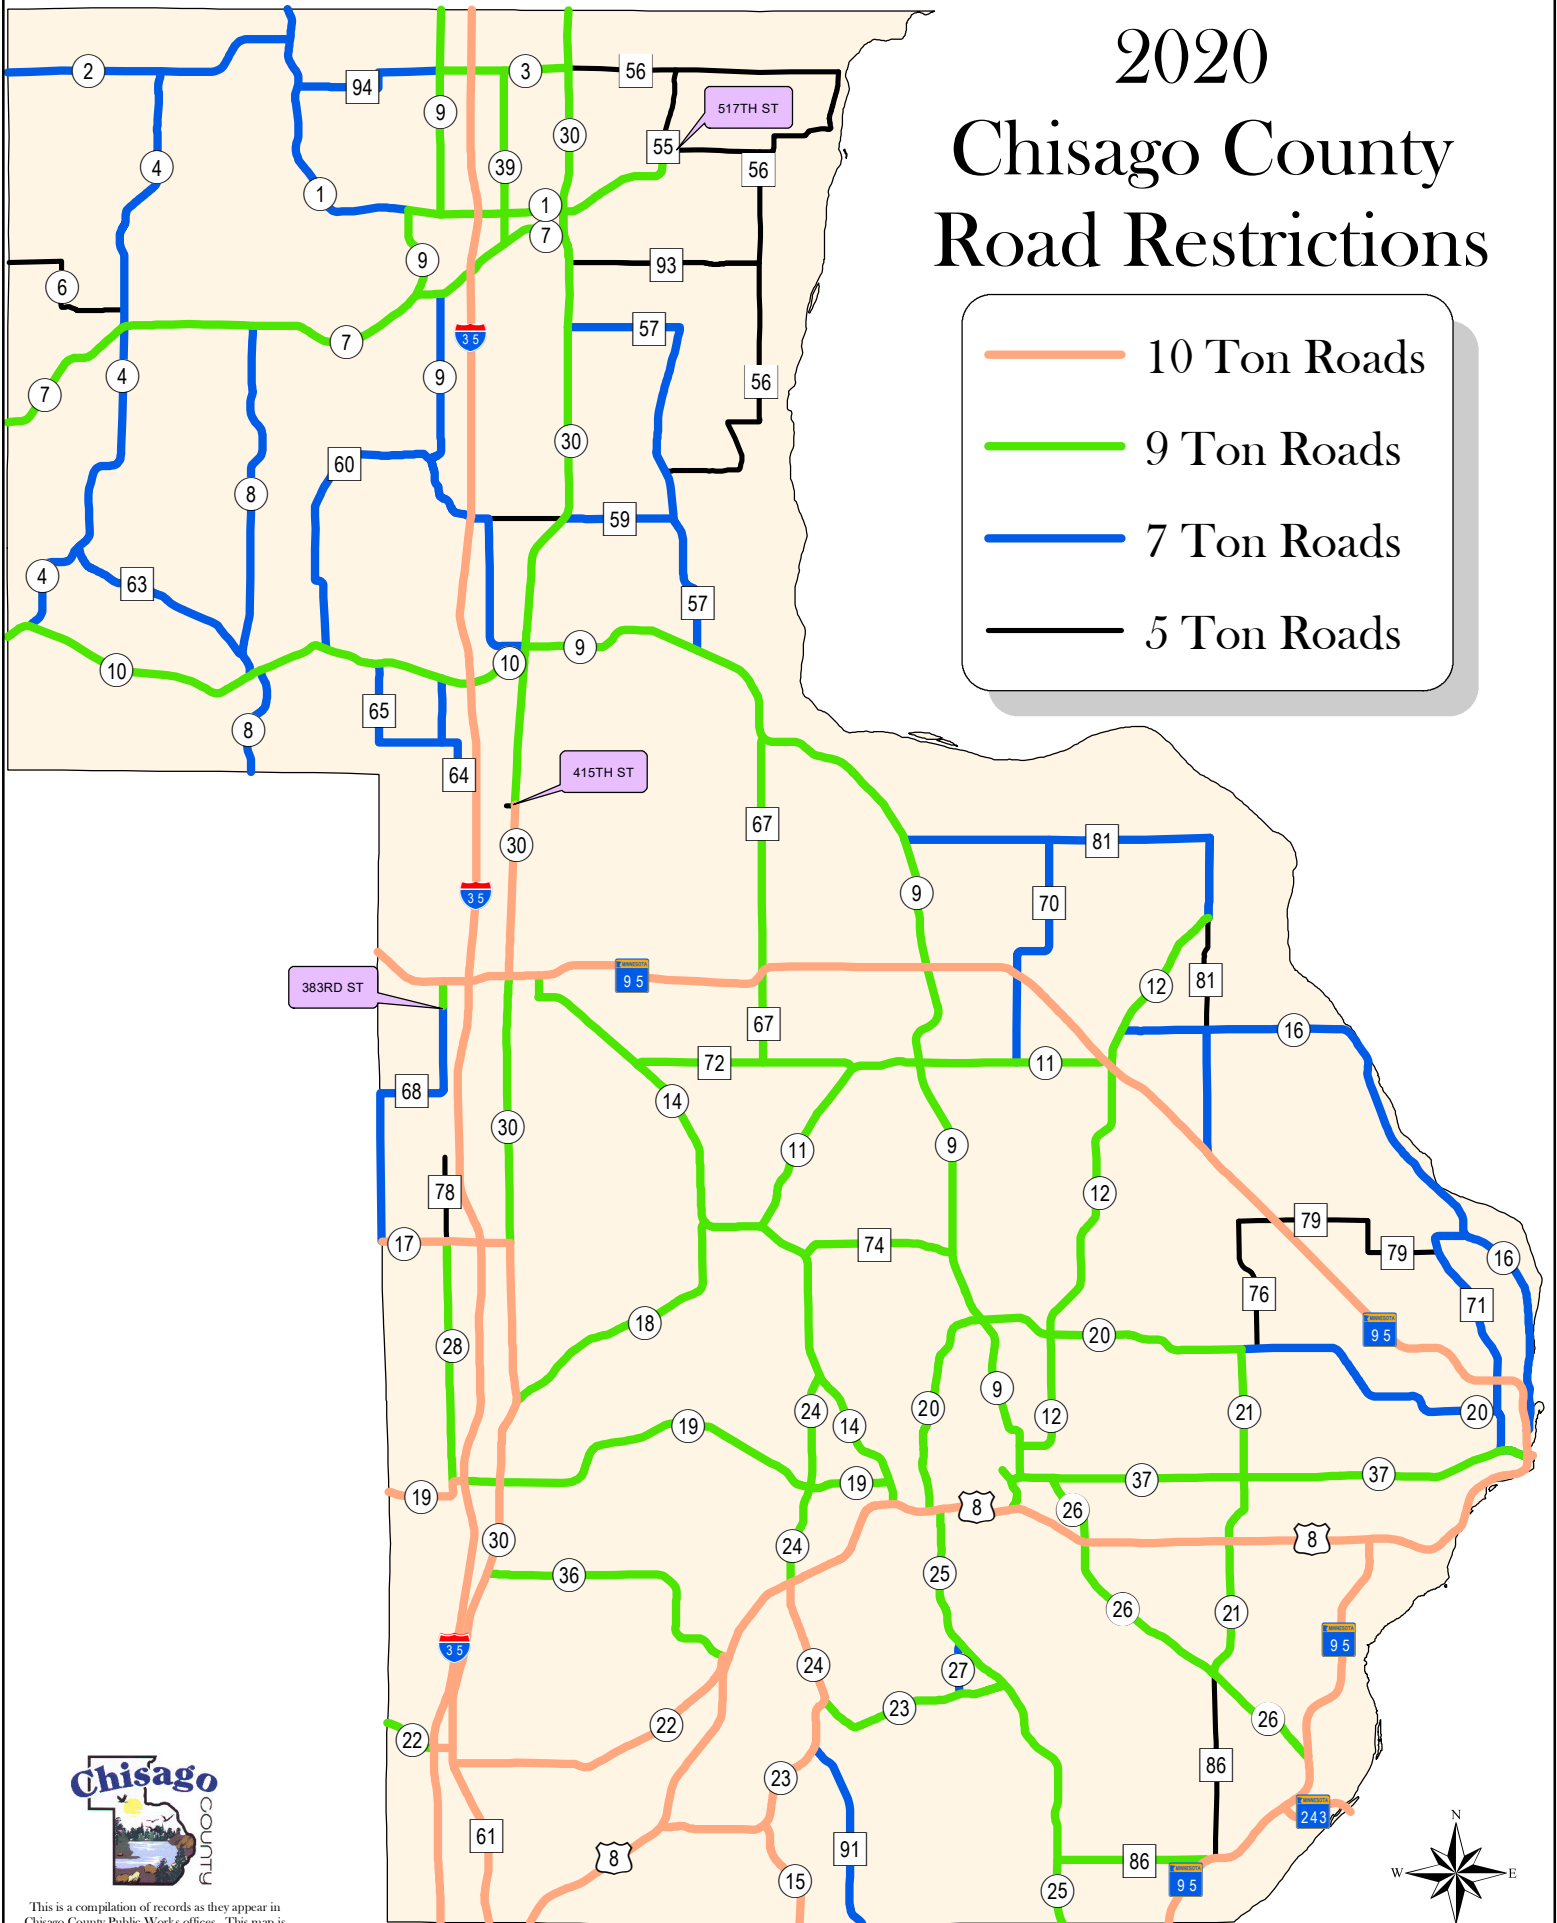

2020 Chisago County Road Restrictions

- 10 Ton Roads
- 9 Ton Roads
- 7 Ton Roads
- 5 Ton Roads

Updated: February 26, 2020