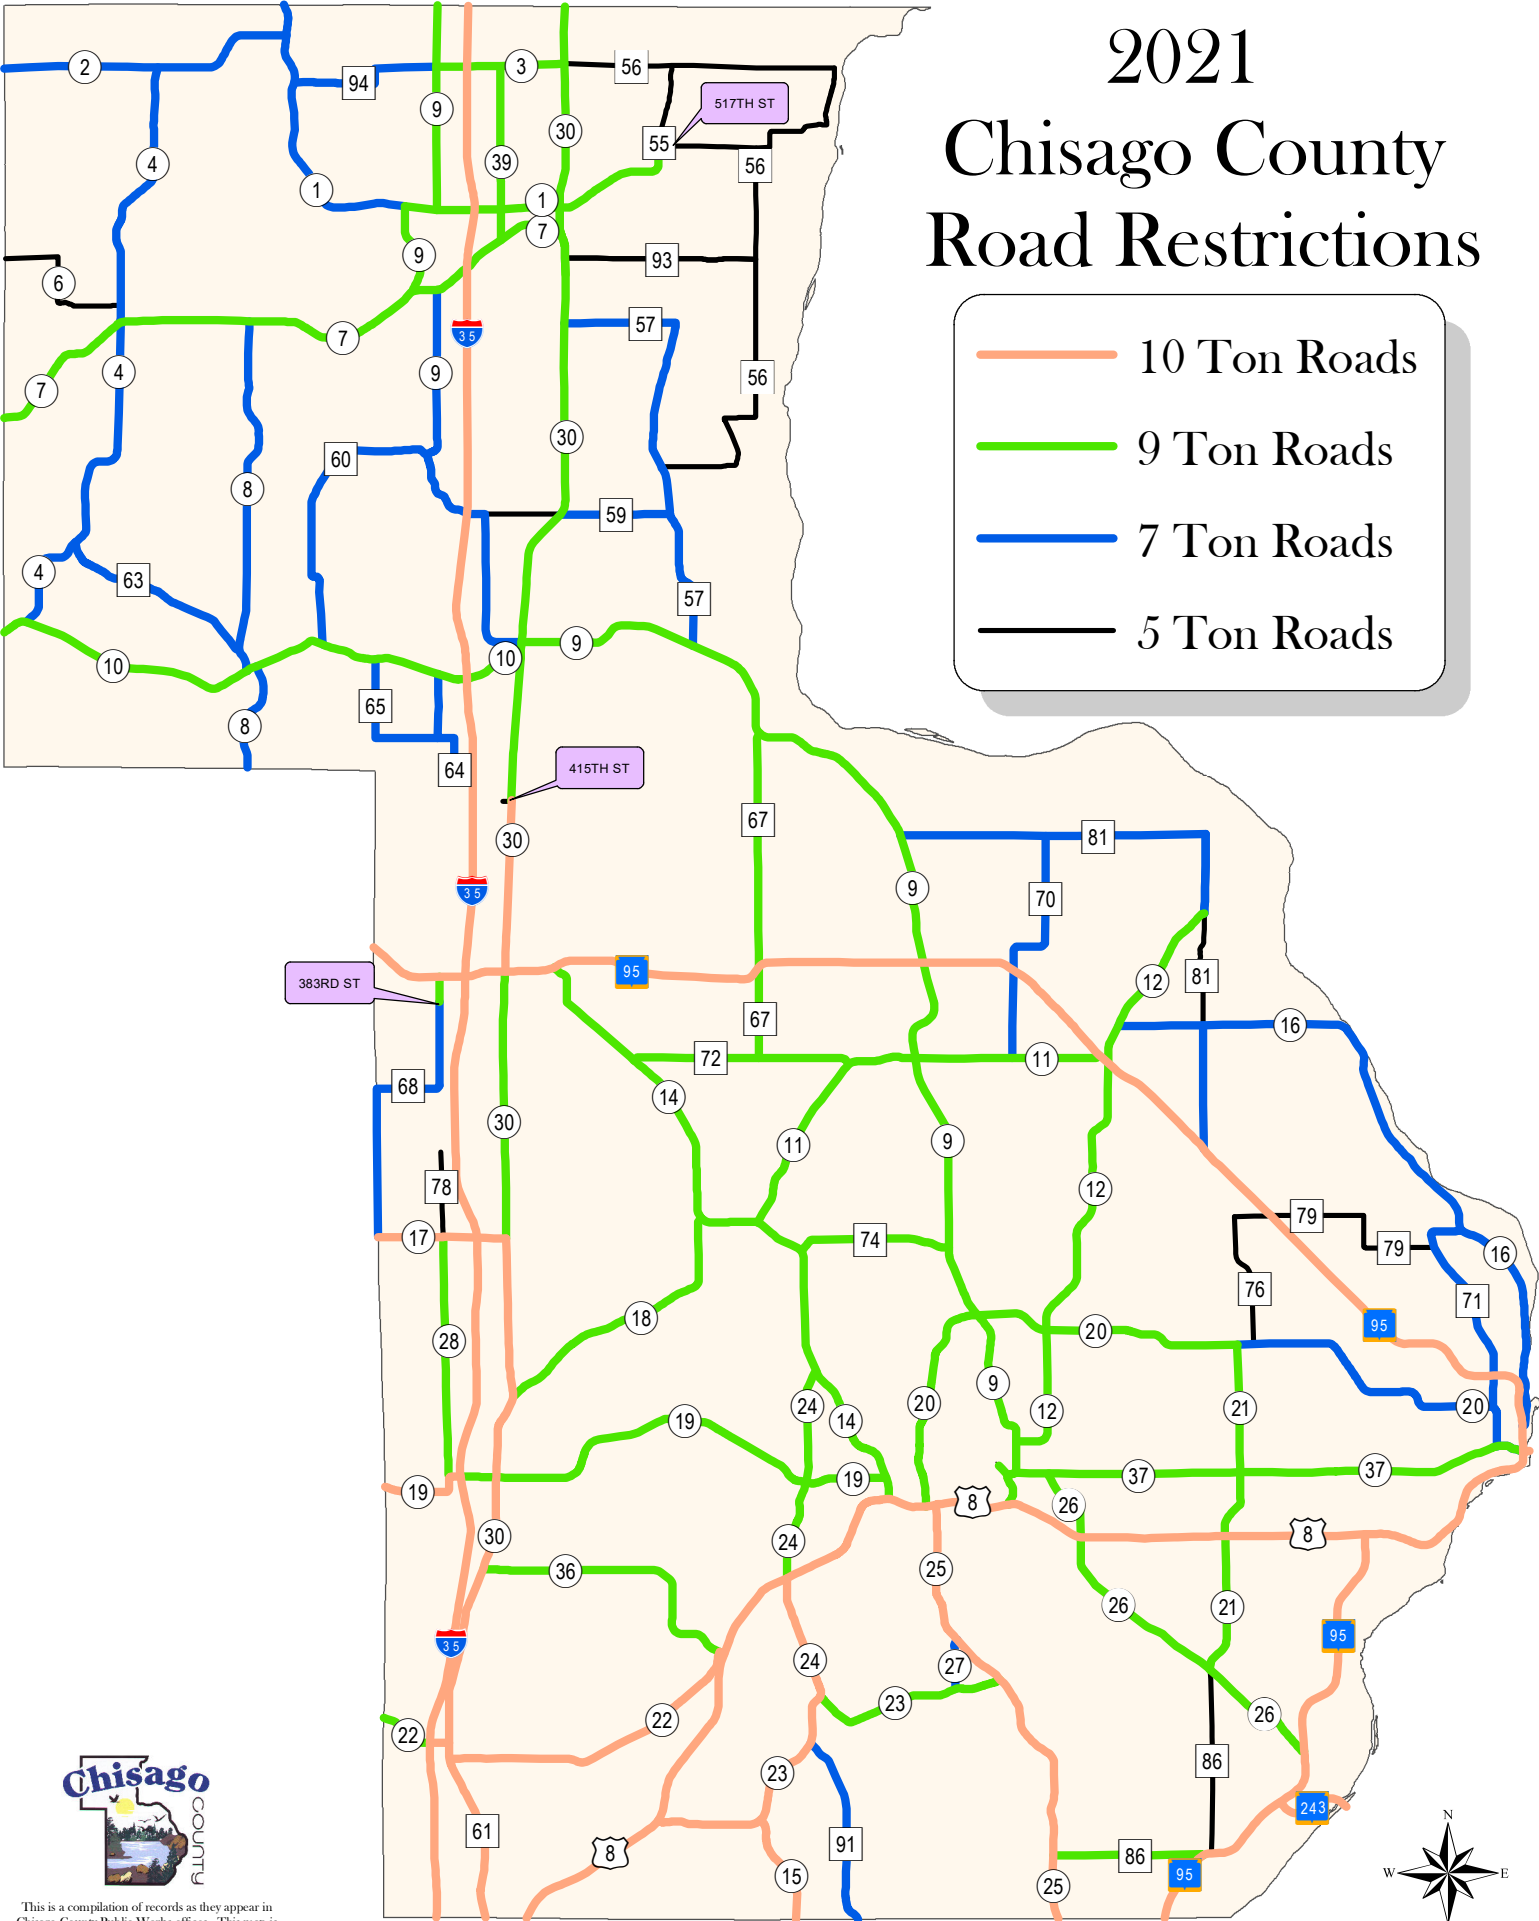

2021 Chisago County Road Restrictions

- 10 Ton Roads
- 9 Ton Roads
- 7 Ton Roads
- 5 Ton Roads