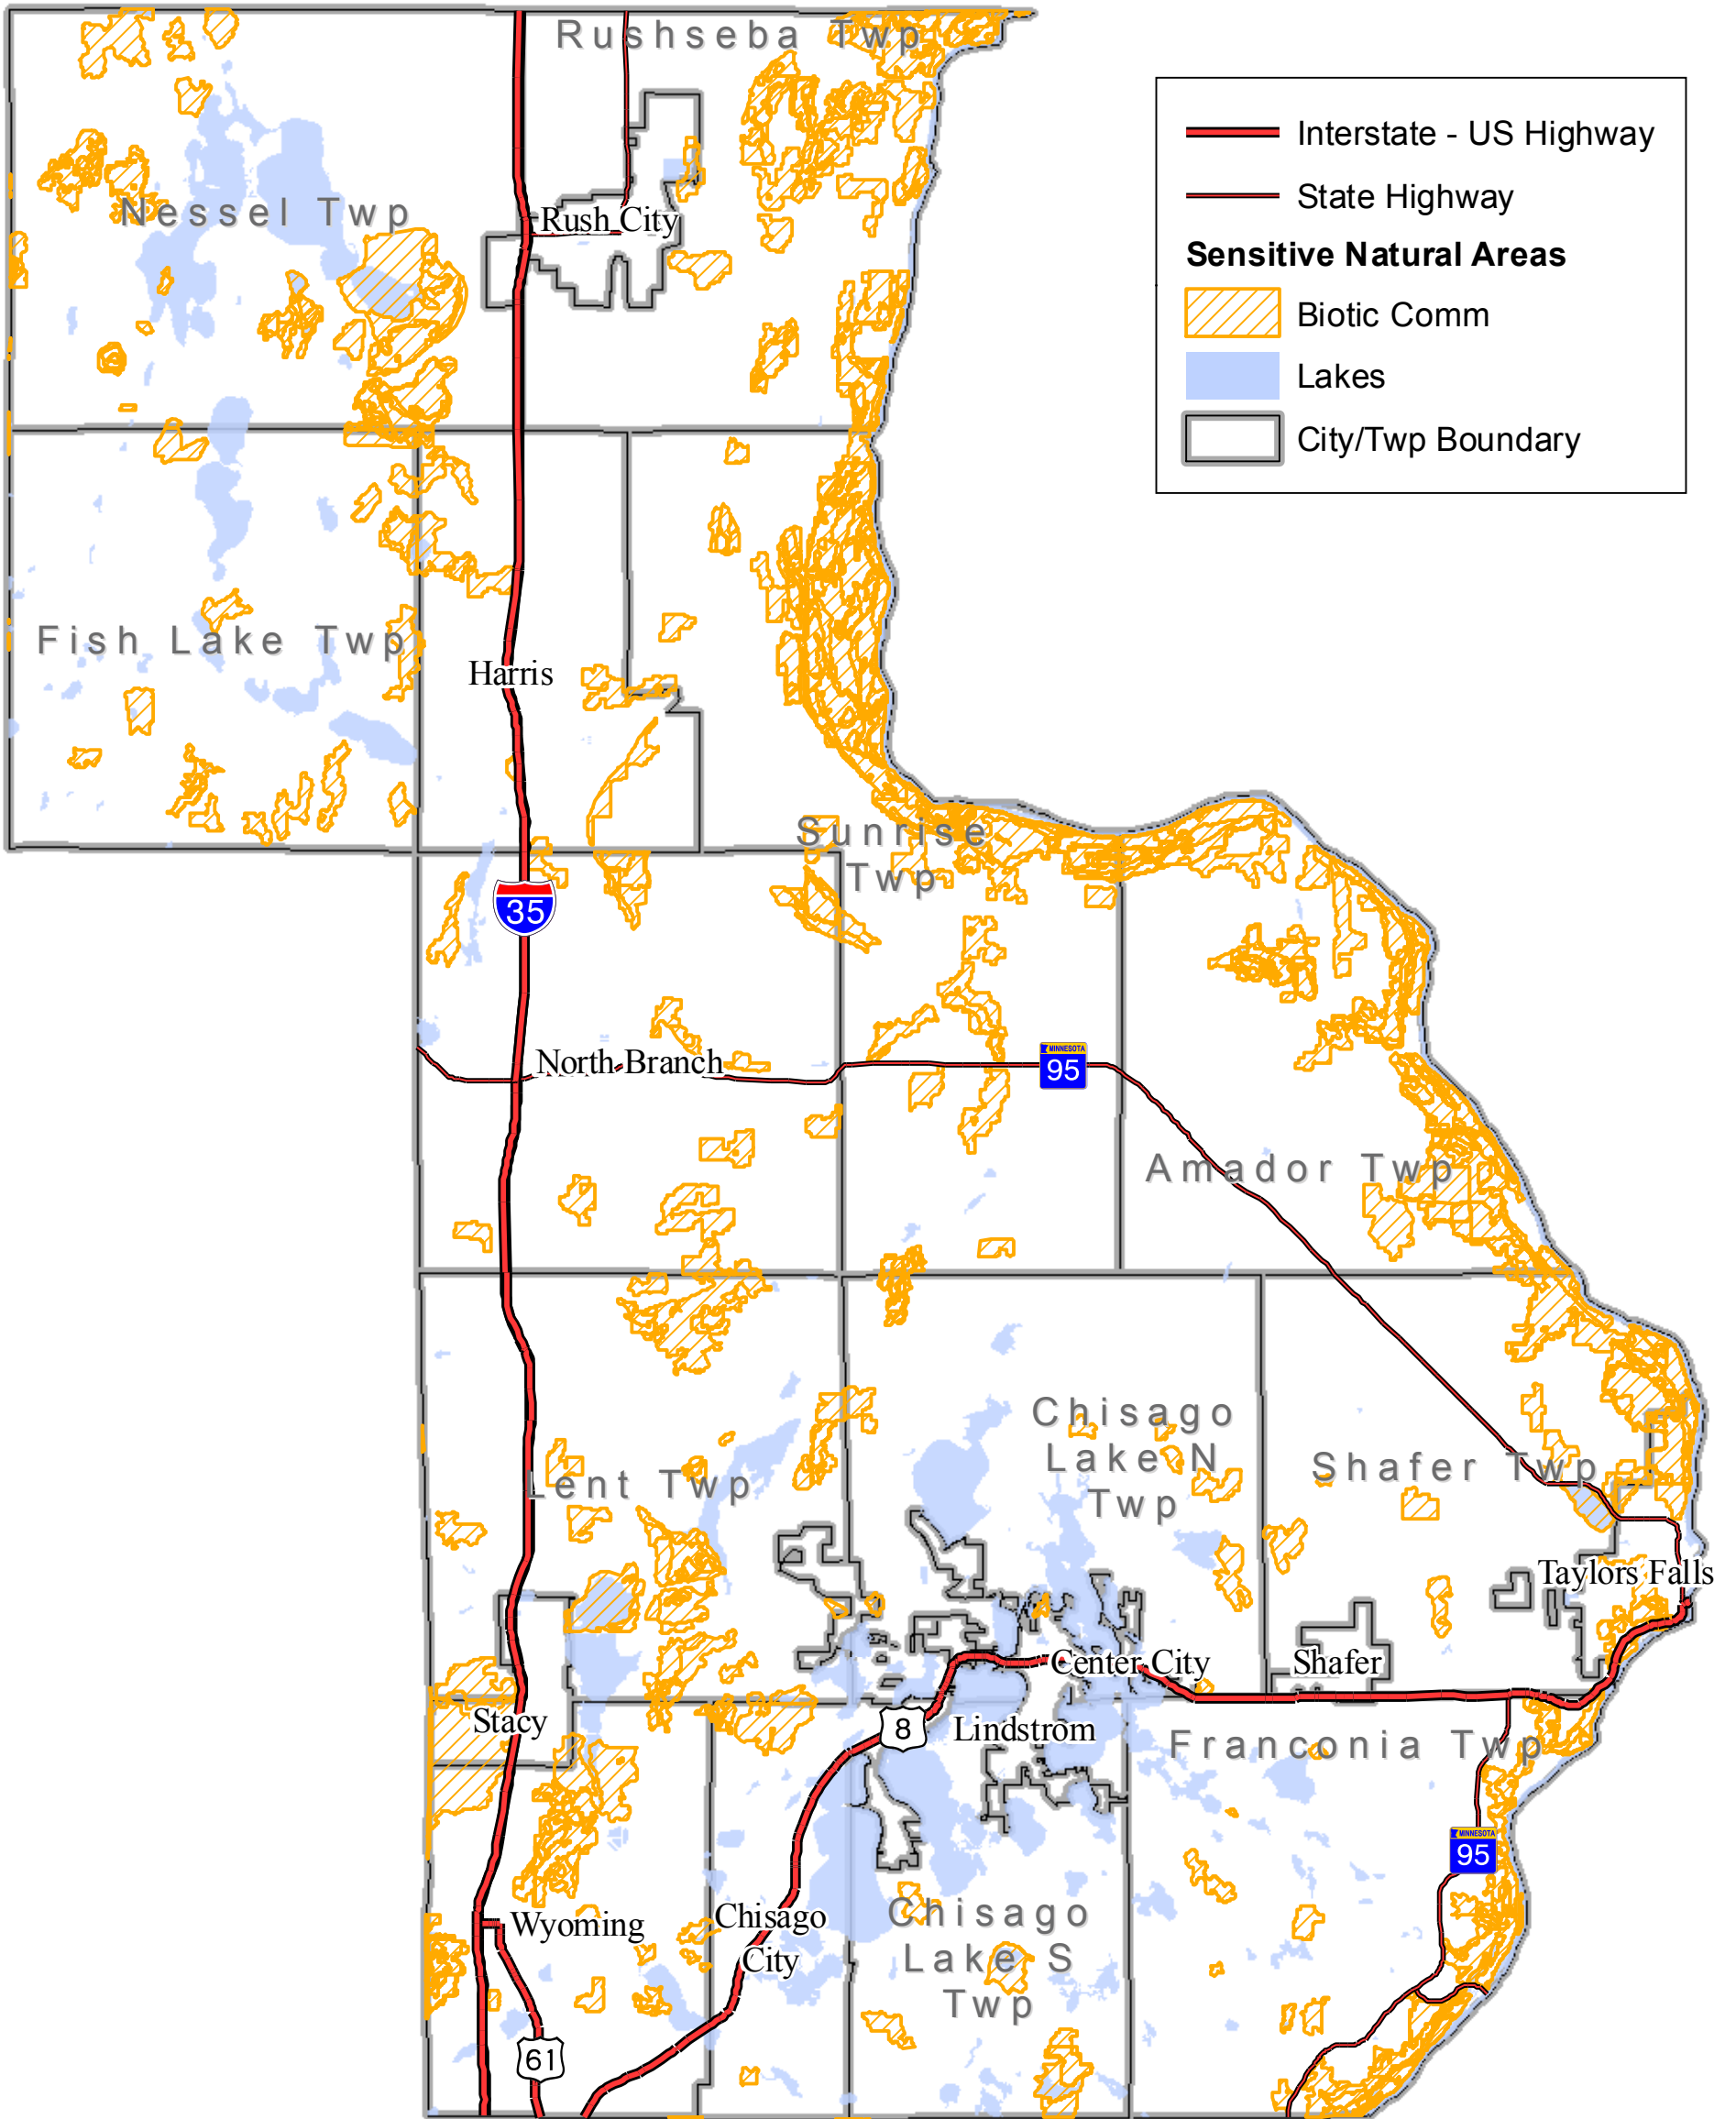

Chisago County

Development Transfer and Protection Area

Tuesday, March 24, 2009 4:47:36 PM
 P:\MapProjects\Planner\2009\DvpmTrProtArea.mxd

This is a compilation of records as they appear in the Chisago County offices affecting the area shown. This drawing is to be used for reference purposes only and the County is not responsible for any inaccuracies herein contained.