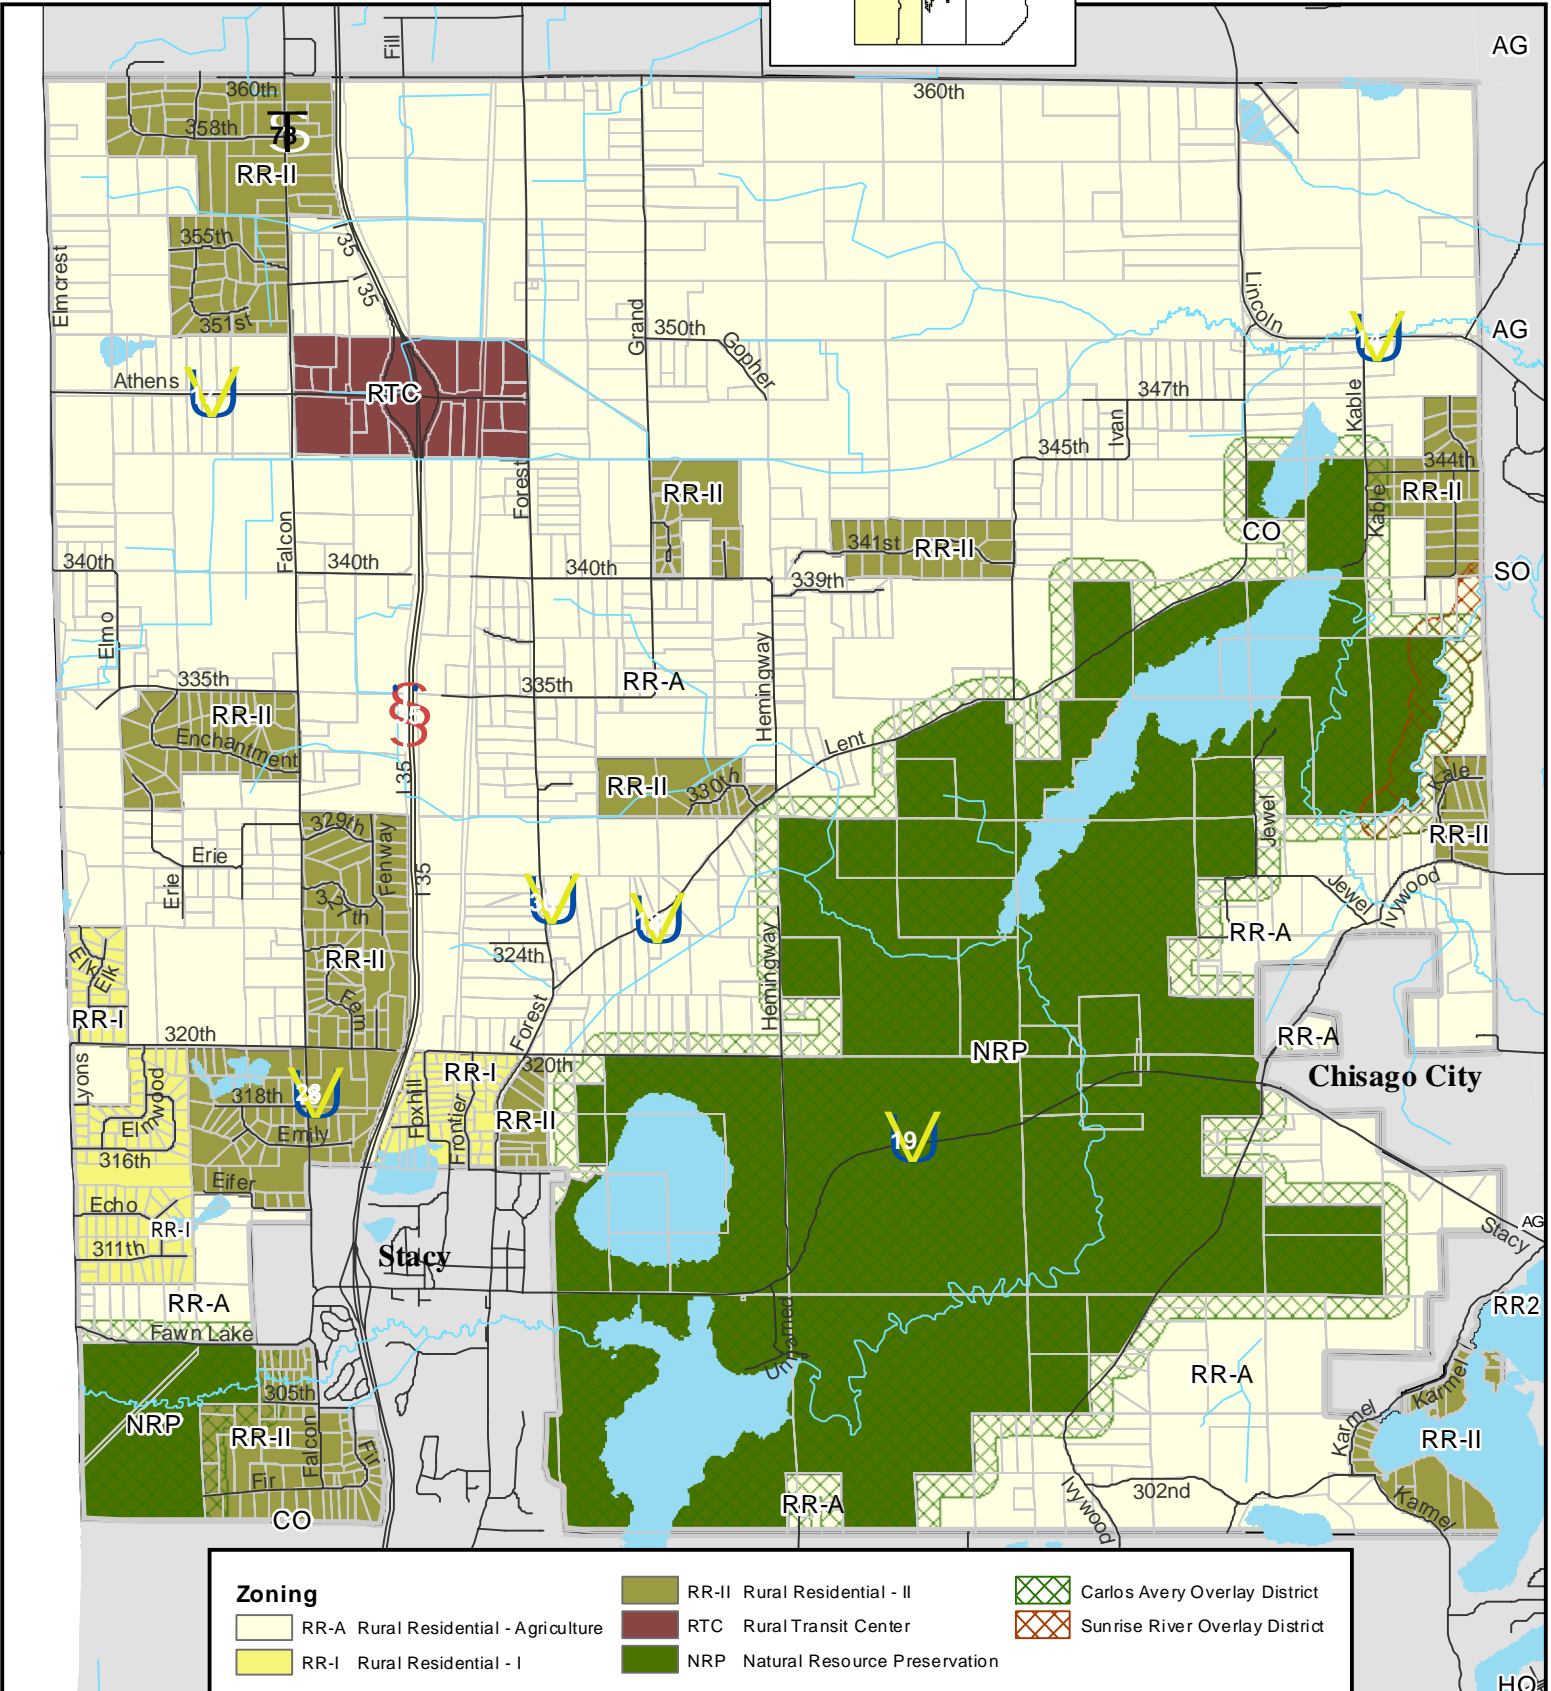

# Lent Twp Zoning Map

Date: 3/23/2020

This is a compilation of records as they appear in the Chisago County offices affecting the area shown. This drawing is to be used for reference purposes only and the County is not responsible for any inaccuracies herein contained.

Zoning	
	RR-A Rural Residential - Agriculture
	RR-I Rural Residential - I
	RR-II Rural Residential - II
	RTC Rural Transit Center
	NRP Natural Resource Preservation
	Carlos Avery Overlay District
	Sunrise River Overlay District