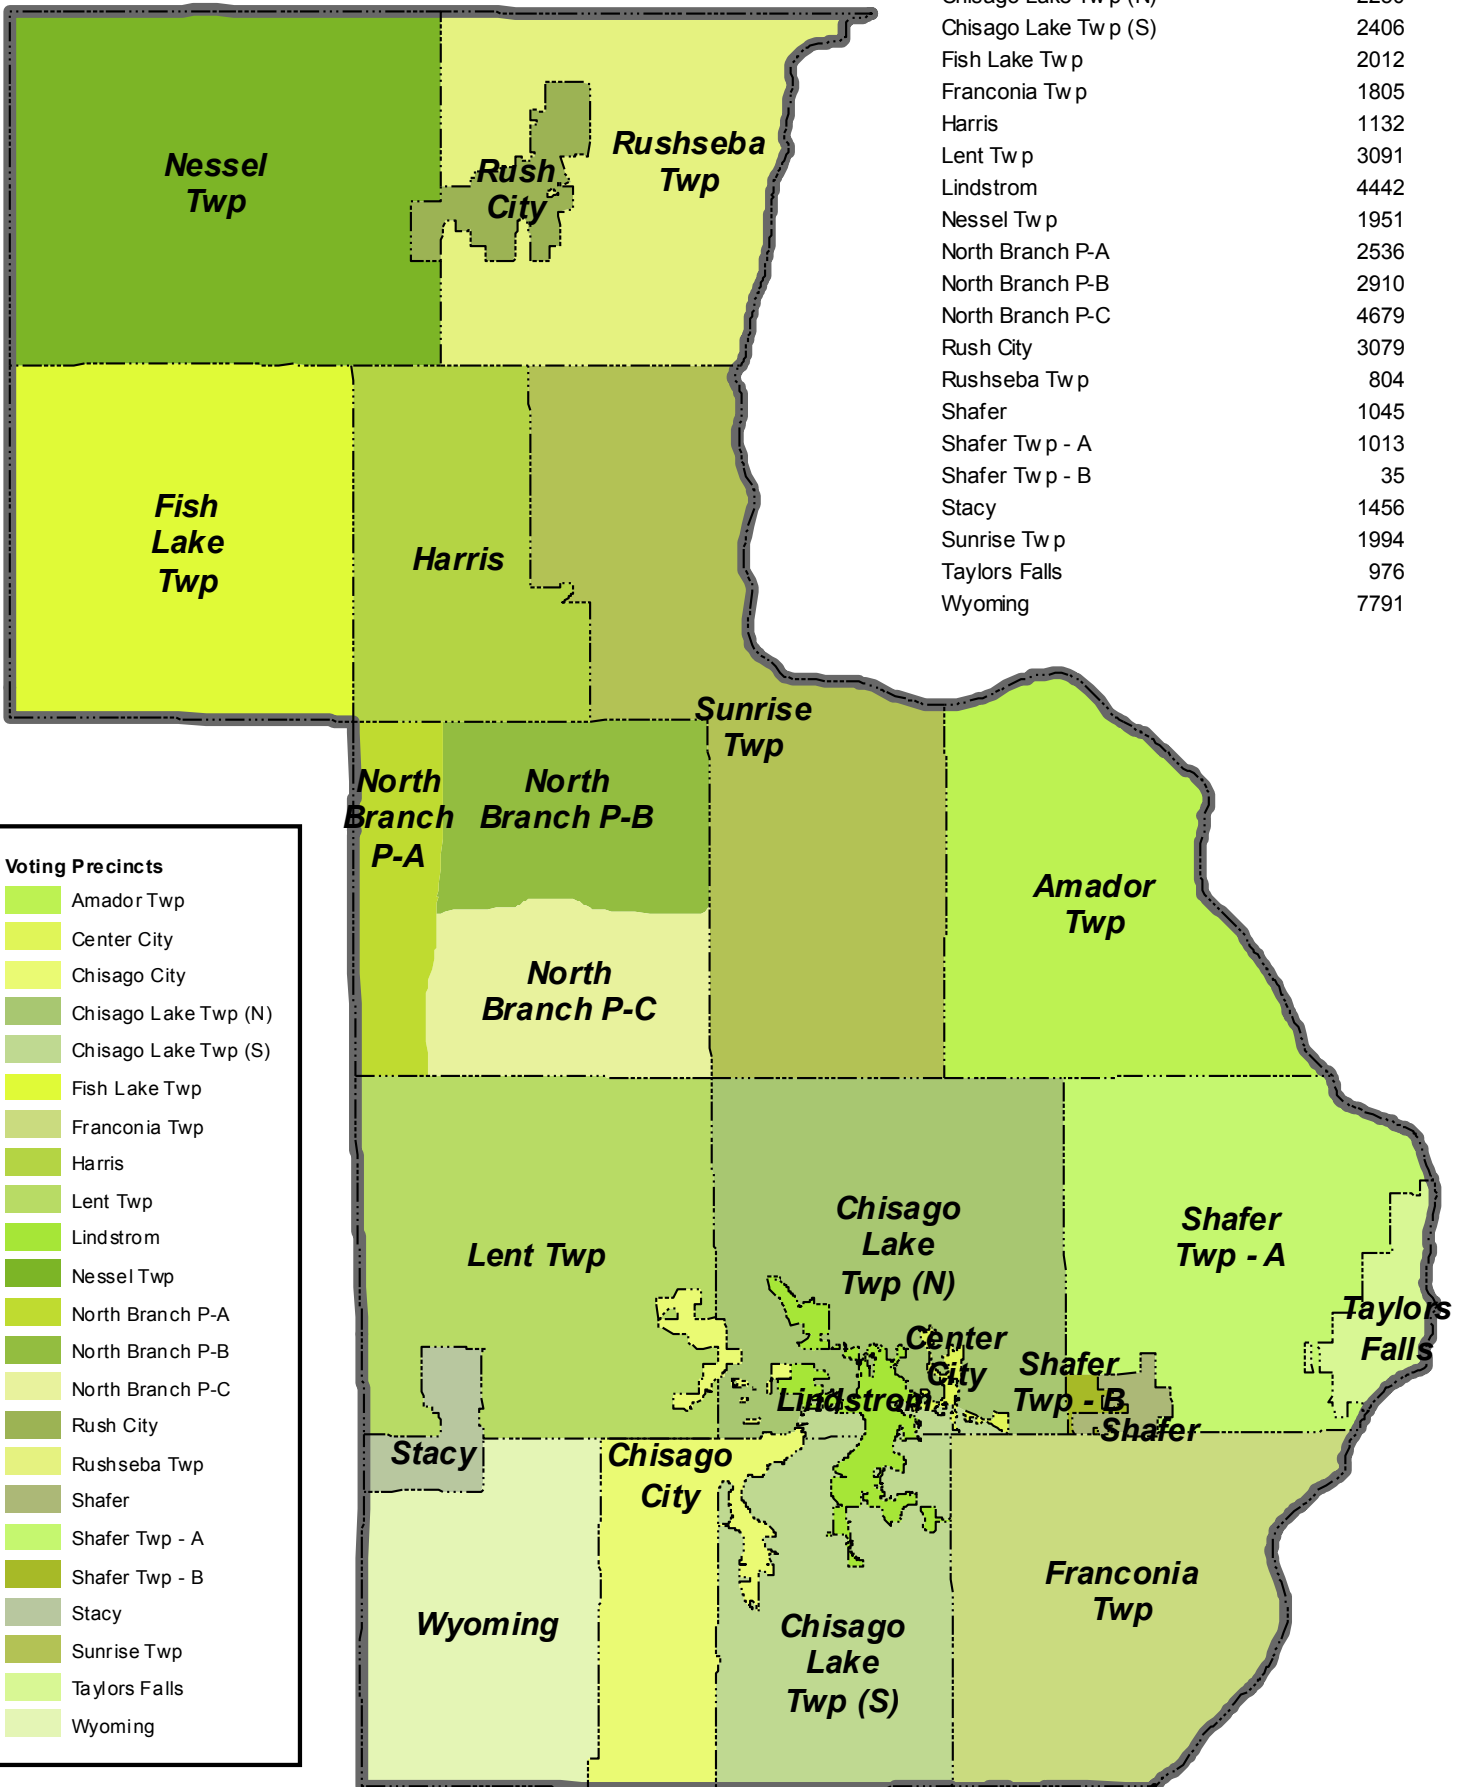

Chisago County Voting Districts

with 2010 Census Data

Precinct	2010 Pop
Amador Tw p	885
Center City	628
Chisago City	4967
Chisago Lake Tw p (N)	2250
Chisago Lake Tw p (S)	2406
Fish Lake Tw p	2012
Franconia Tw p	1805
Harris	1132
Lent Tw p	3091
Lindstrom	4442
Nessel Tw p	1951
North Branch P-A	2536
North Branch P-B	2910
North Branch P-C	4679
Rush City	3079
Rushseba Tw p	804
Shafer	1045
Shafer Tw p - A	1013
Shafer Tw p - B	35
Stacy	1456
Sunrise Tw p	1994
Taylors Falls	976
Wyoming	7791

Voting Precincts	
	Amador Twp
	Center City
	Chisago City
	Chisago Lake Tw p (N)
	Chisago Lake Tw p (S)
	Fish Lake Tw p
	Franconia Tw p
	Harris
	Lent Tw p
	Lindstrom
	Nessel Tw p
	North Branch P-A
	North Branch P-B
	North Branch P-C
	Rush City
	Rushseba Tw p
	Shafer
	Shafer Tw p - A
	Shafer Tw p - B
	Stacy
	Sunrise Tw p
	Taylors Falls
	Wyoming