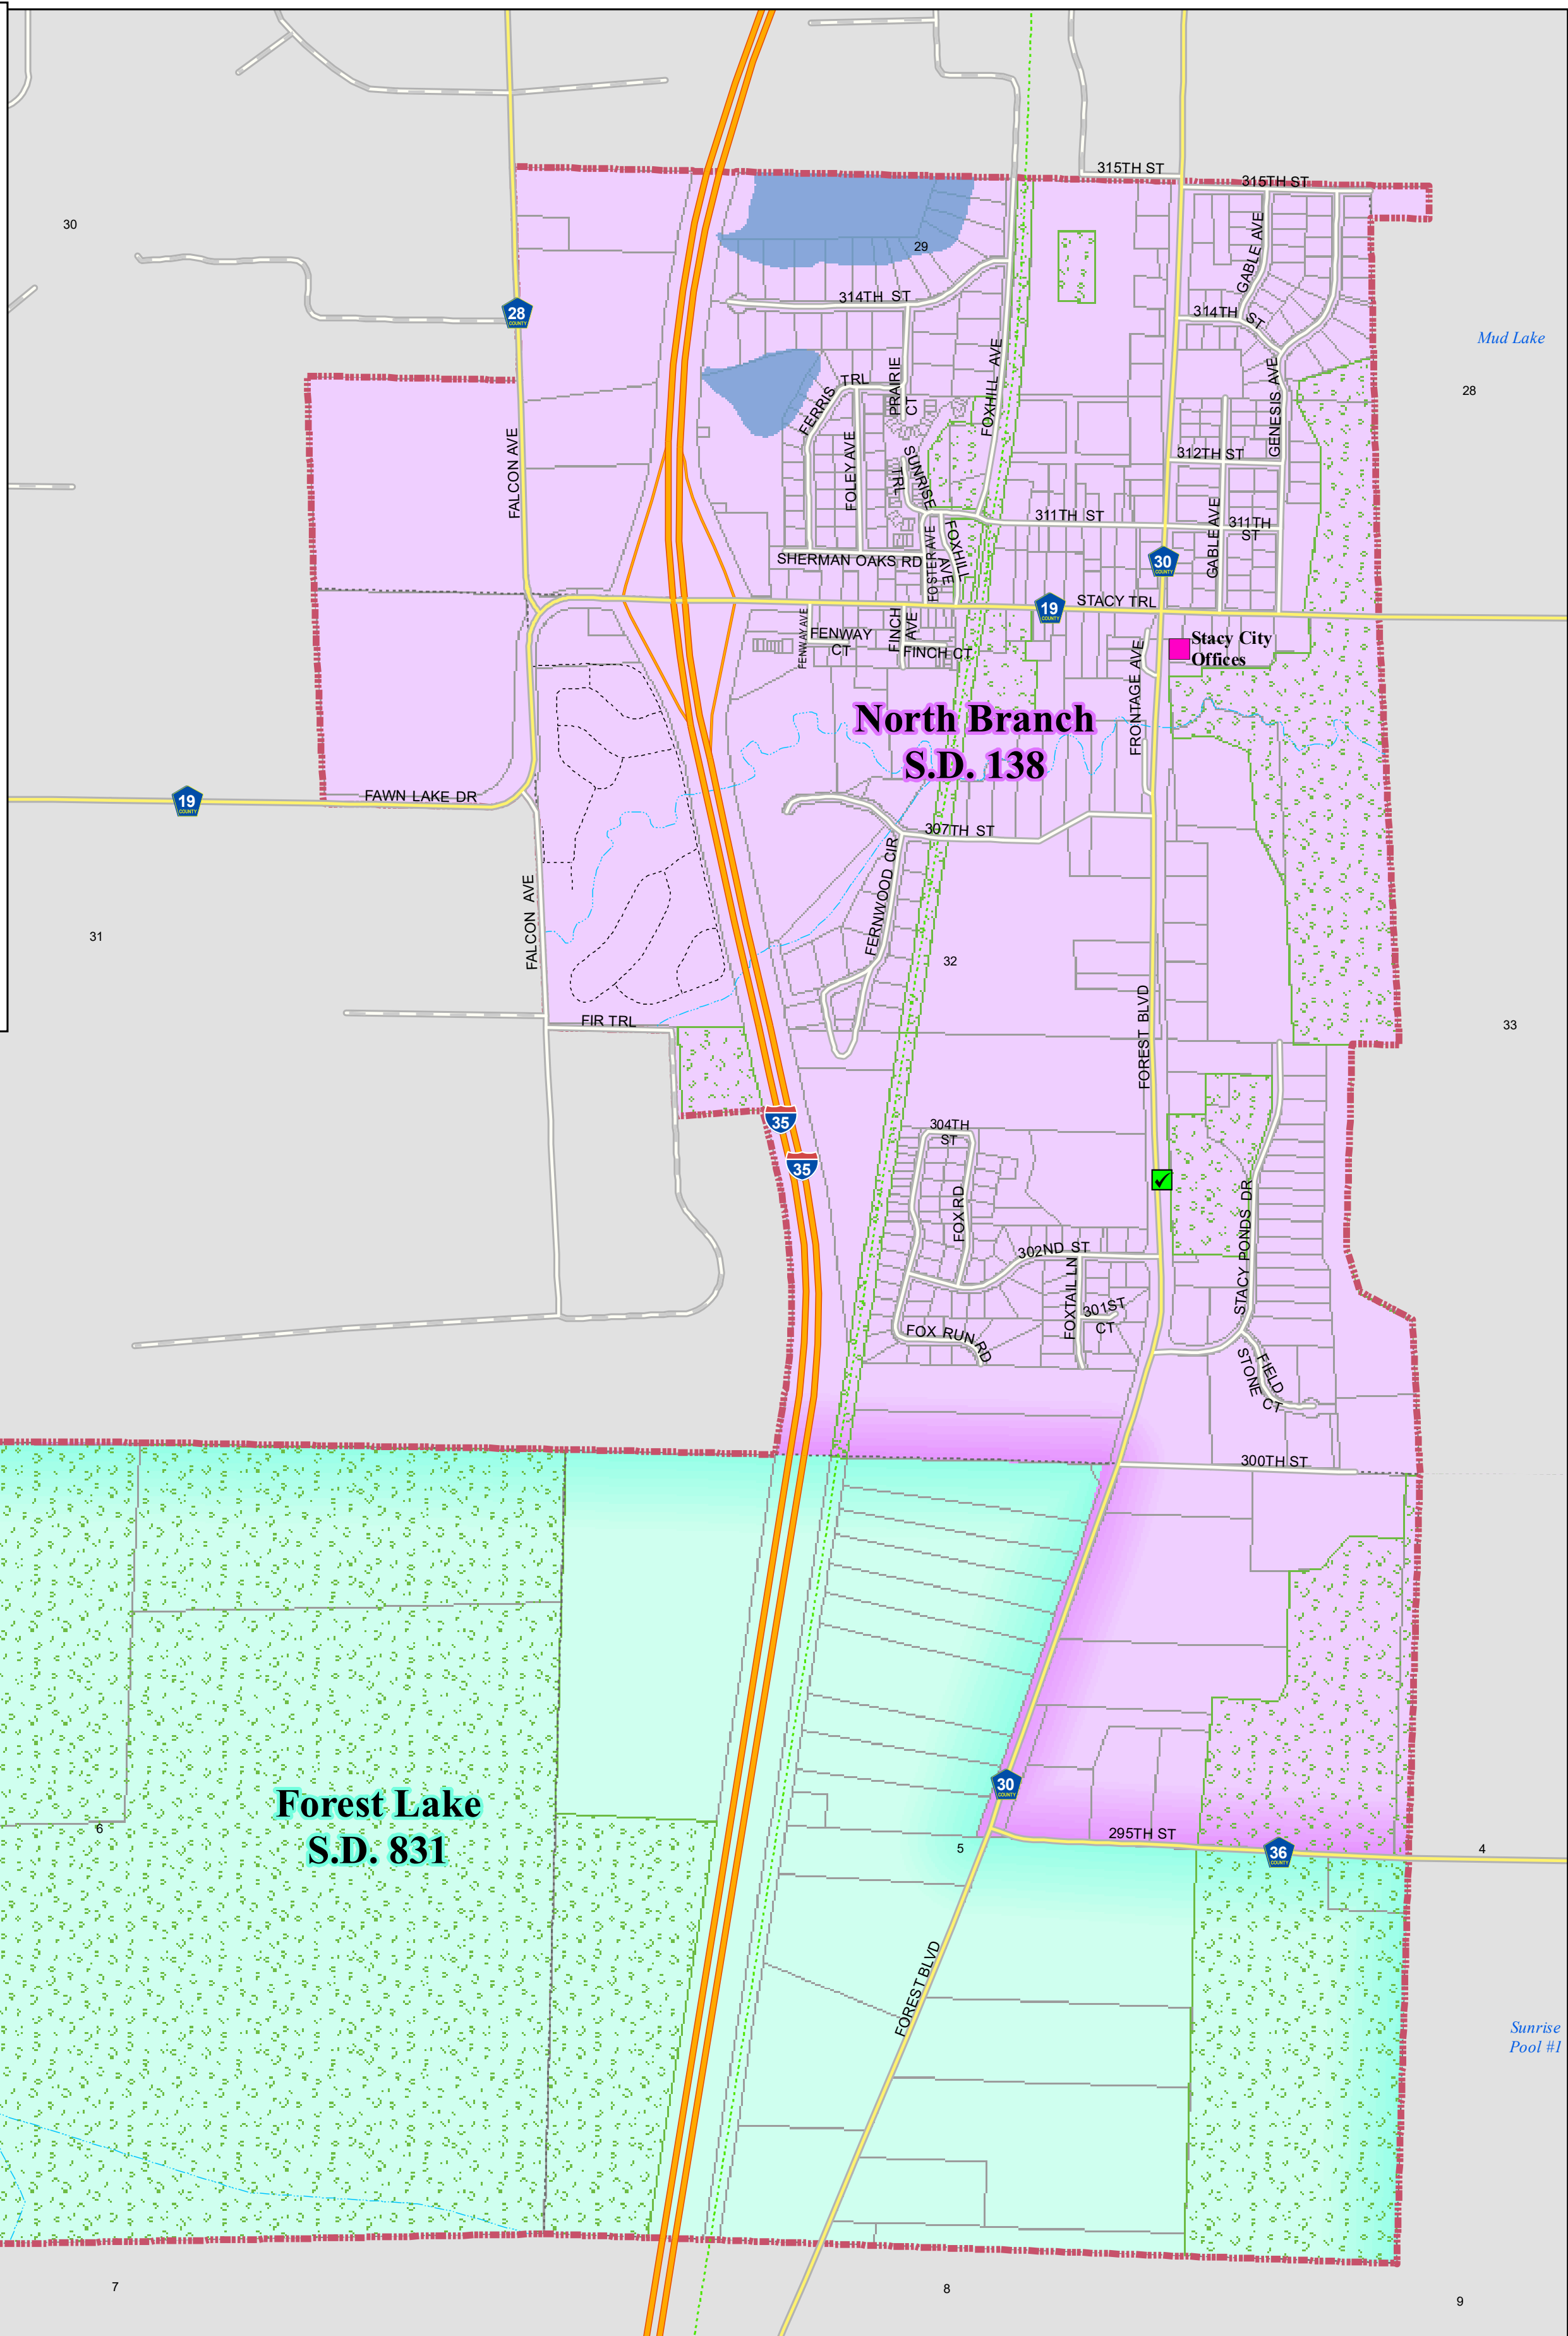

Stacy

- Polling Place *Rick Doyle Memorial Bldg*
30309 Forest Blvd
- Interstate/US Hwy
- Private Road
- On/Off Ramp
- City Road
- Private Road
- Other County
- State Hwy
- CSAH/County Road Paved
- CSAH/County Rd Unpaved
- Township Road Paved
- Township Road Unpaved
- Town/City Hall
- Voting Precinct
- Rivers
- Section Line
- Lakes
- Park/Public Land
- Parcels
- School District**
- Braham
- Cambridge
- Chisago Lakes
- Forest Lake
- North Branch
- Osceola
- Rush City

This is a compilation of records as they appear in the Chisago County offices affecting the area shown. This drawing is to be used for reference purposes only and the County is not responsible for any inaccuracies herein contained.

Date: 7/30/2018

Path: K:\Requests\Auditors\PrecinctMaps\2018\Stacy.mxd