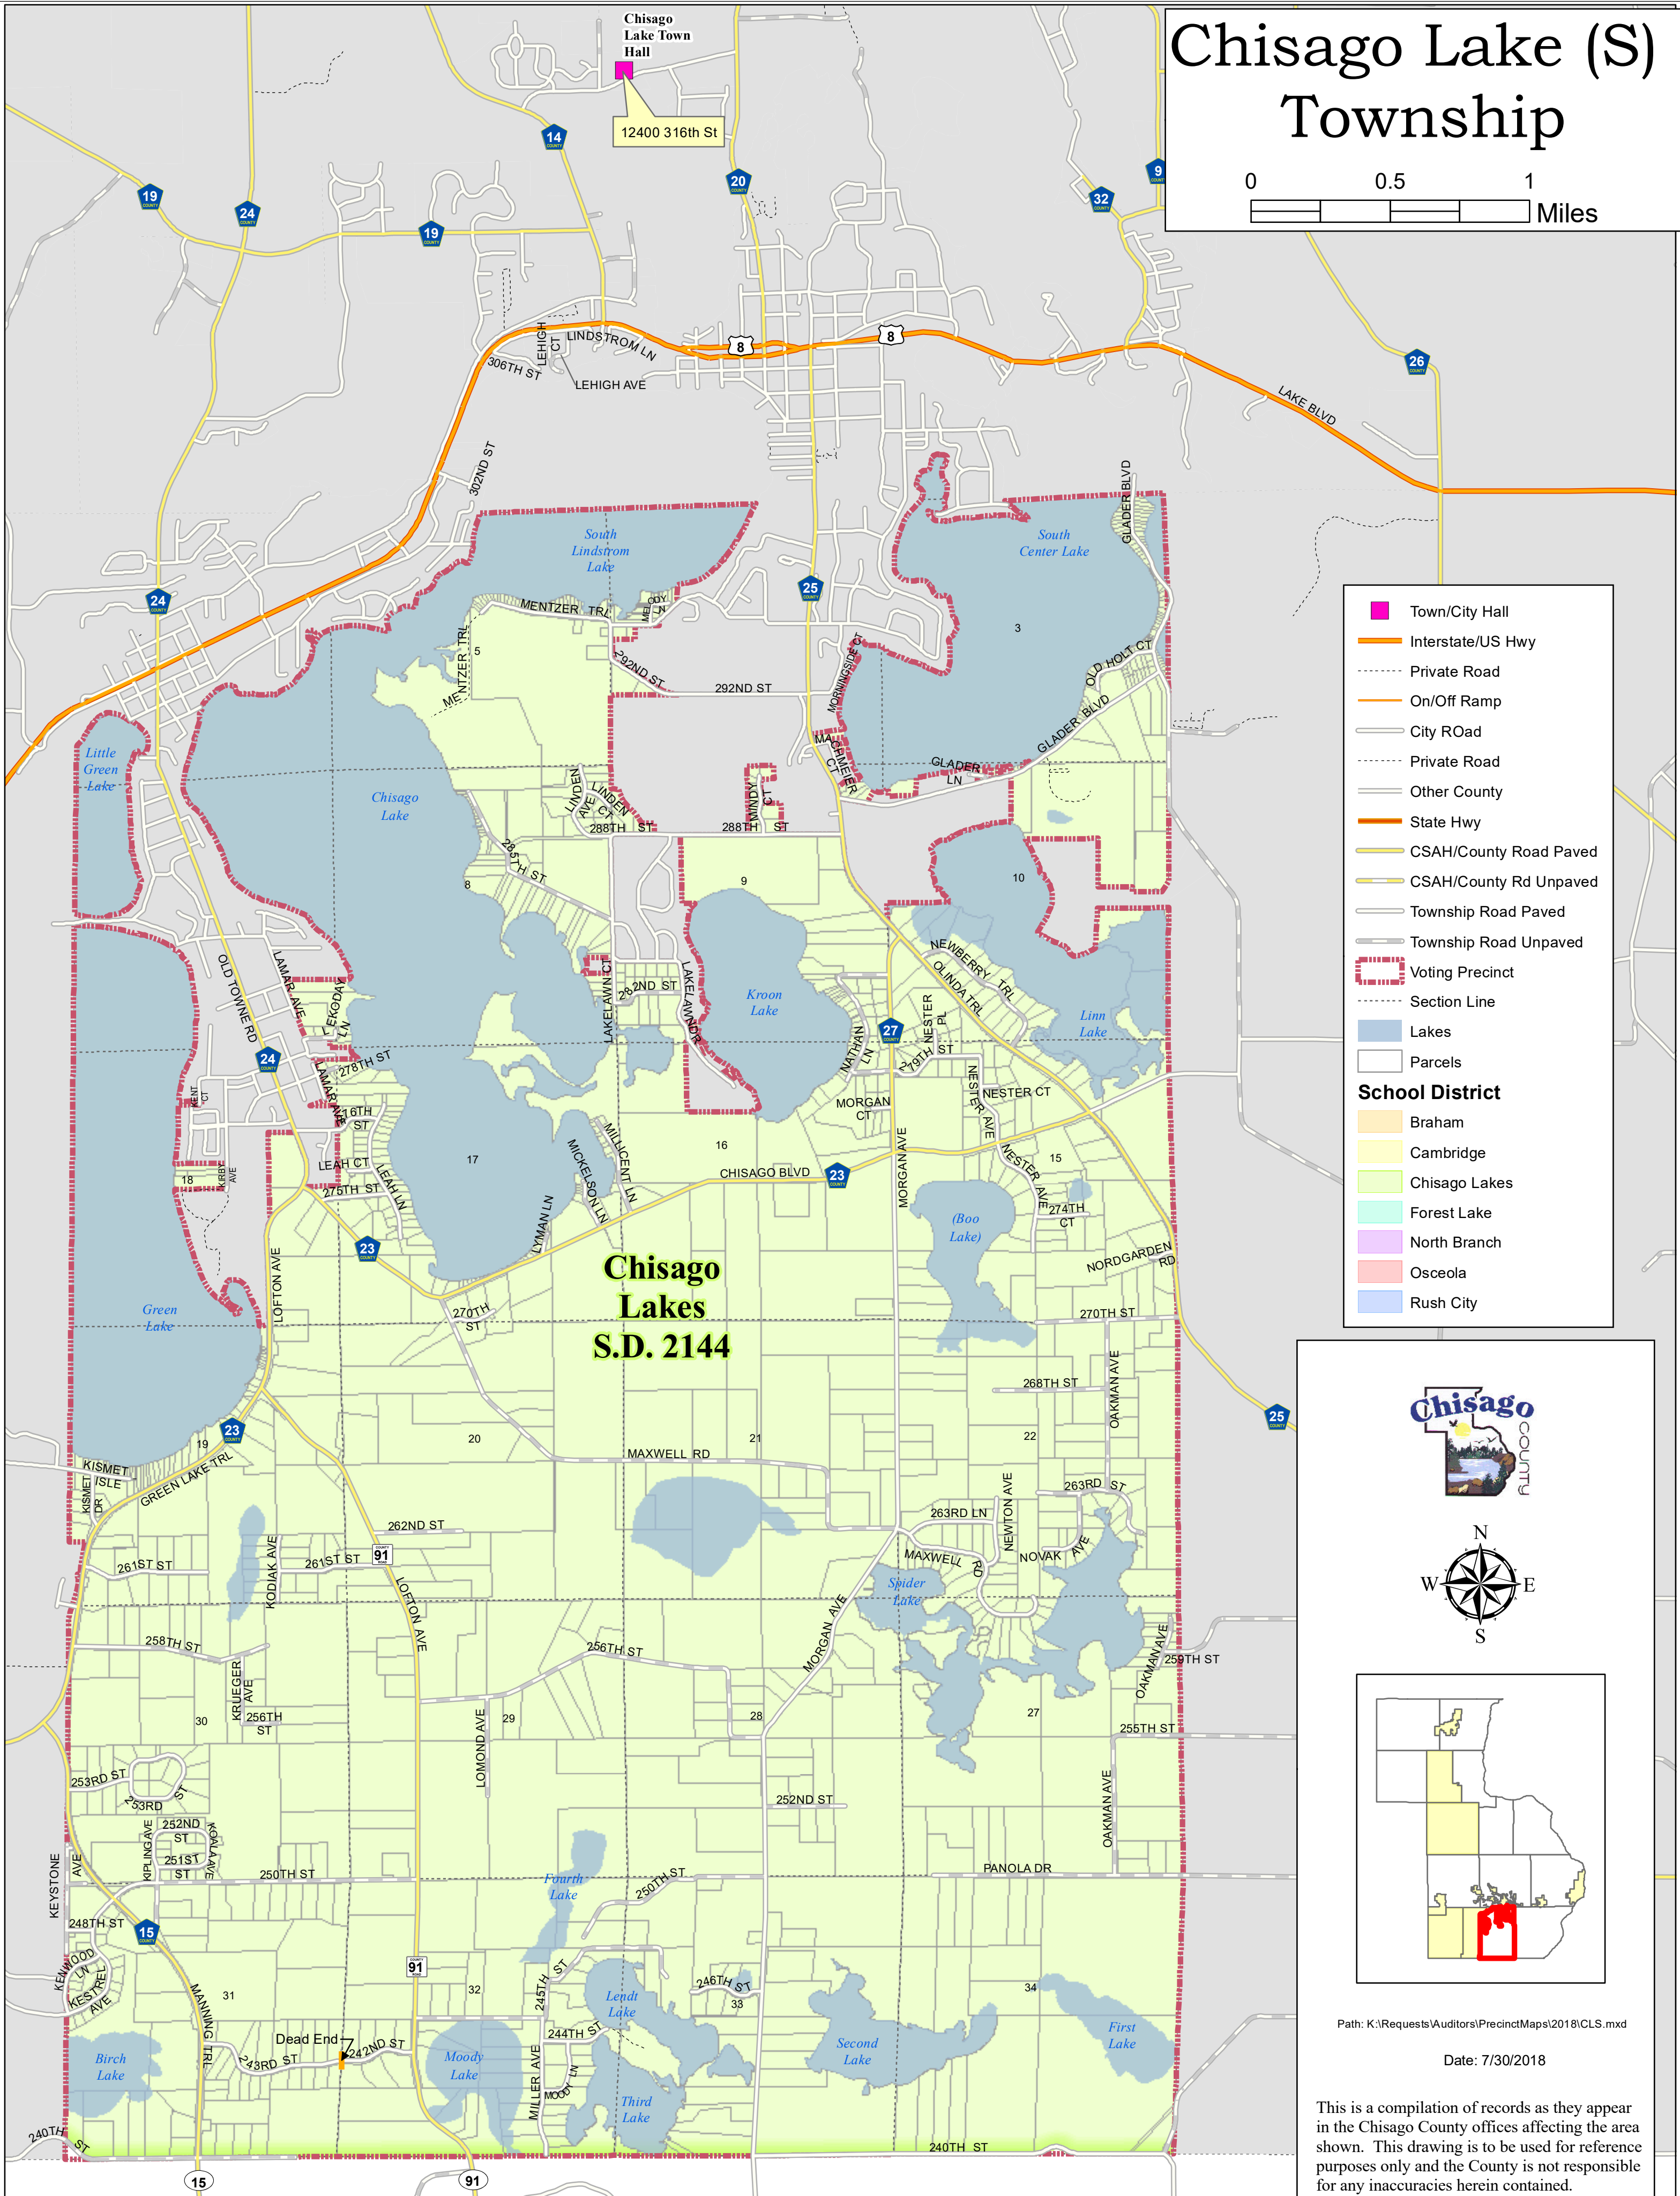

Chisago Lake (S) Township

**Chisago Lakes
S.D. 2144**

- Town/City Hall
- Interstate/US Hwy
- Private Road
- On/Off Ramp
- City Road
- Private Road
- Other County
- State Hwy
- CSAH/County Road Paved
- CSAH/County Rd Unpaved
- Township Road Paved
- Township Road Unpaved
- Voting Precinct
- Section Line
- Lakes
- Parcels

School District

- Braham
- Cambridge
- Chisago Lakes
- Forest Lake
- North Branch
- Osceola
- Rush City

Path: K:\Requests\Auditors\PrecinctMaps\2018\CLS.mxd

Date: 7/30/2018

This is a compilation of records as they appear in the Chisago County offices affecting the area shown. This drawing is to be used for reference purposes only and the County is not responsible for any inaccuracies herein contained.