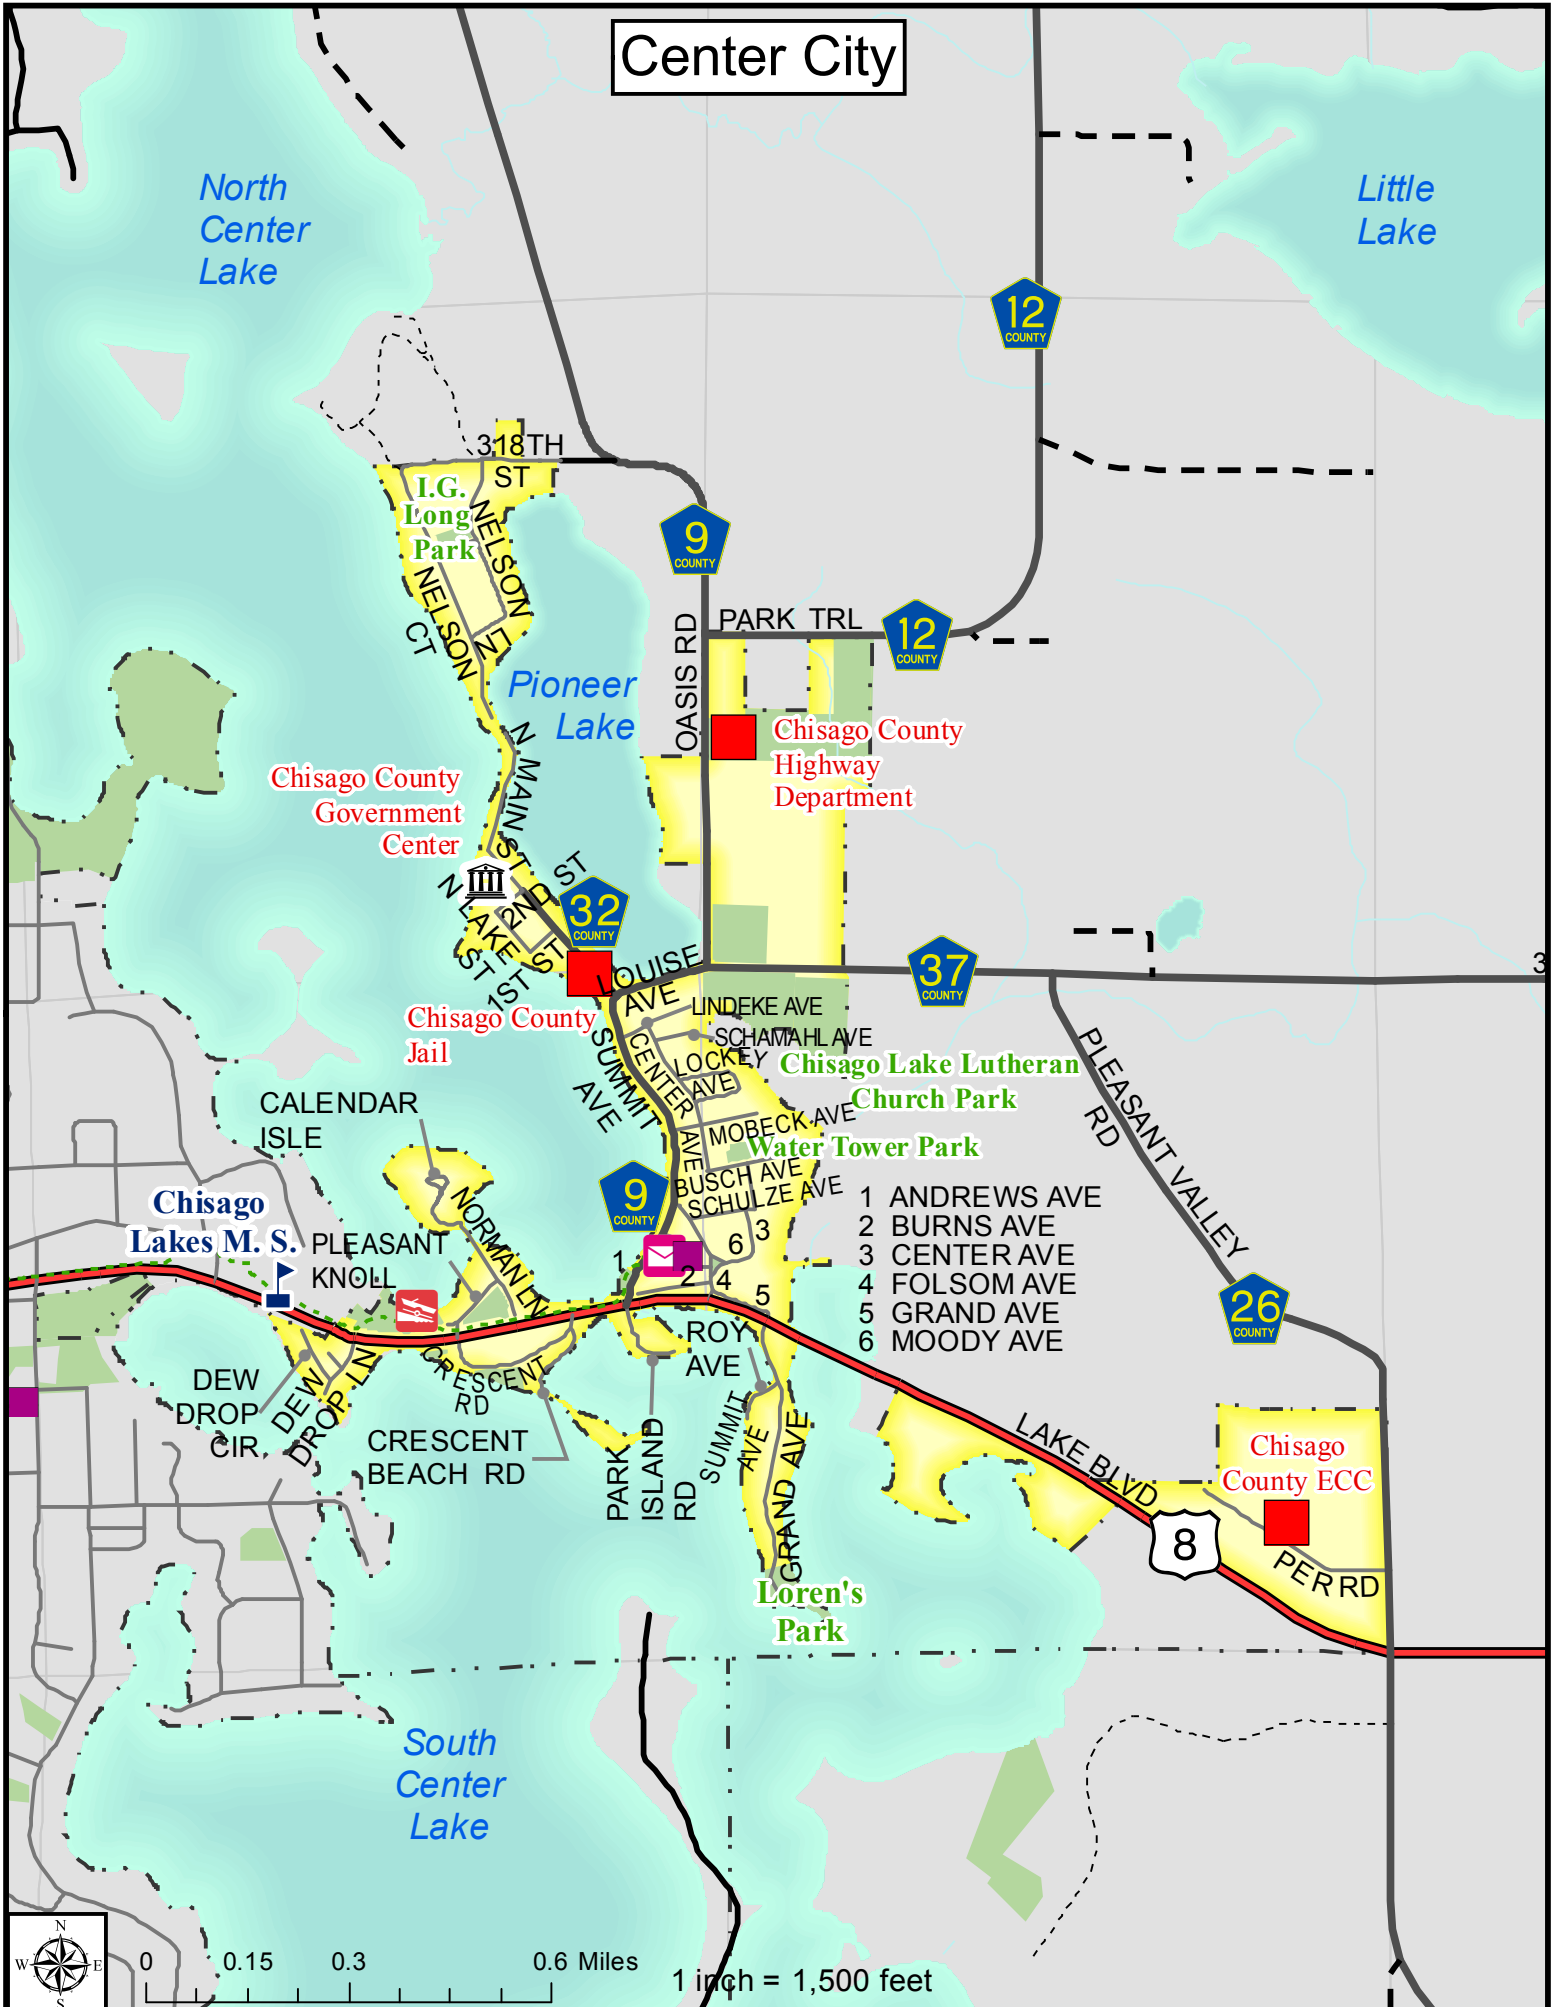

Center City

North Center Lake

Little Lake

318TH ST
I.G. Long Park
NELSON CT
NELSON LN
N MAIN ST
LAKE ST
15TH ST

Pioneer Lake

Chisago County Government Center

Chisago County Highway Department

Chisago County Jail

Chisago Lake Lutheran Church
Church Park
Water Tower Park

Chisago Lakes M. S.

CALENDAR ISLE
PLEASANT KNOLL
NORMAN LN
CRESCENT RD
CRESCENT BEACH RD

DEW DROP CIR
DEW DROP LN

PARK ISLAND RD
SUMMIT AVE

ROY AVE
SUMMIT AVE
GRAND AVE

Loren's Park

LAKE BLVD

Chisago County ECC

PERR RD

- 1 ANDREWS AVE
- 2 BURNS AVE
- 3 CENTER AVE
- 4 FOLSOM AVE
- 5 GRAND AVE
- 6 MOODY AVE

0 0.15 0.3 0.6 Miles

1 inch = 1,500 feet