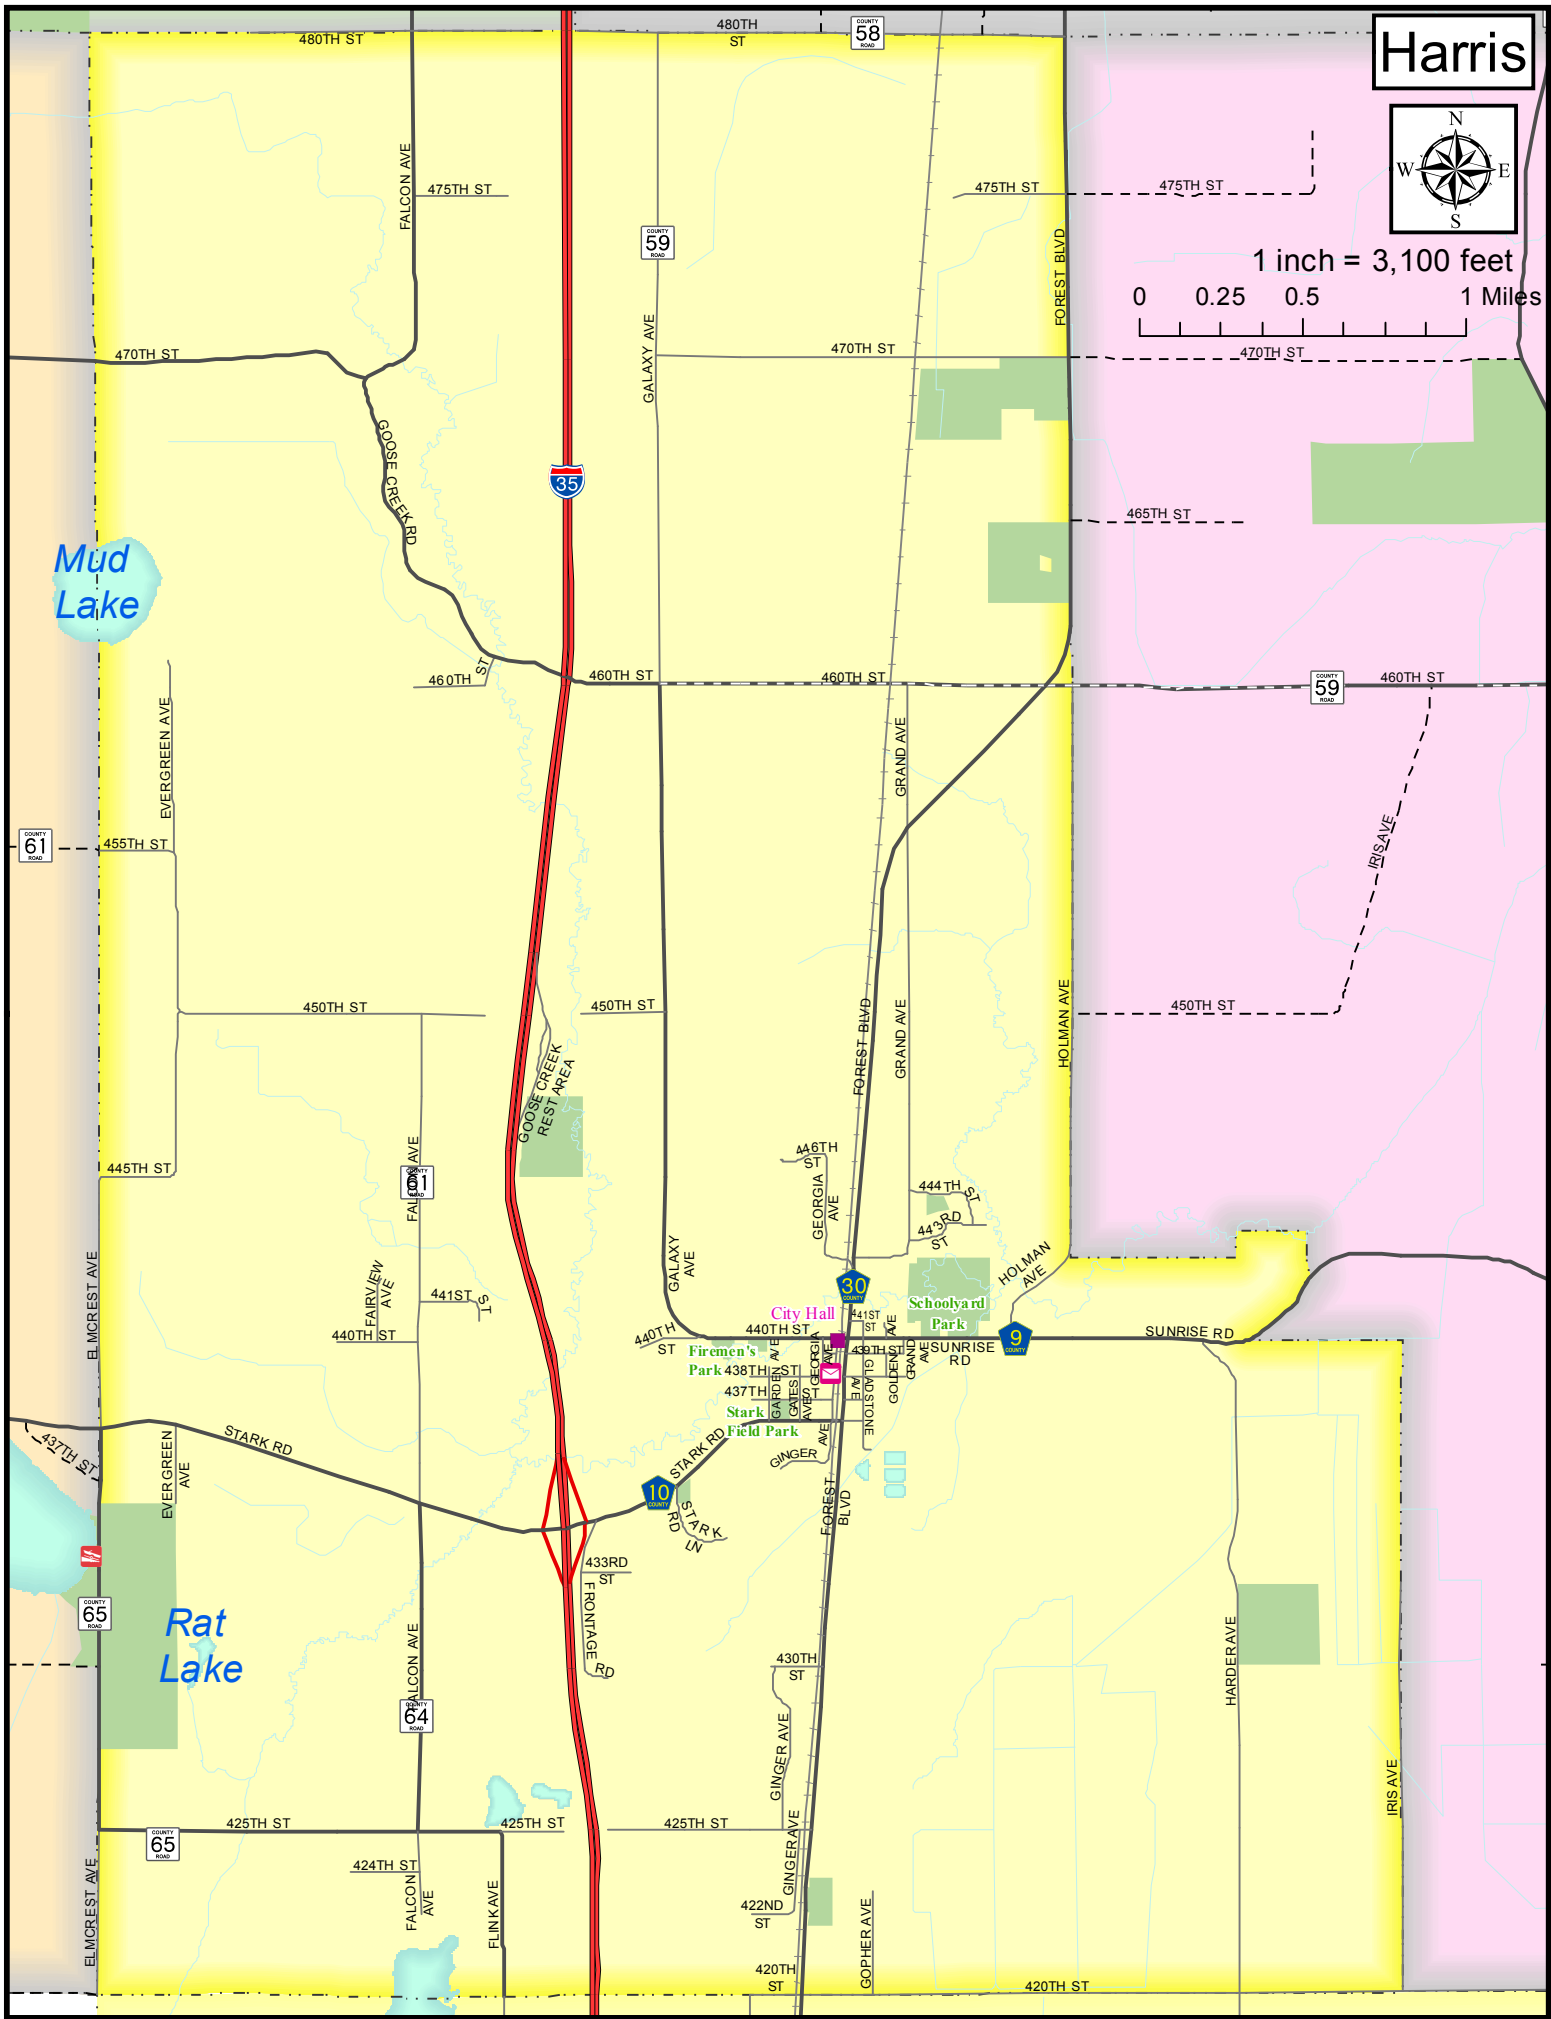

Harris

1 inch = 3,100 feet
0 0.25 0.5 1 Miles

Mud Lake

Rat Lake

City Hall
Firemen's Park
Stark Field Park
Schoolyard Park

GOOSE CREEK REST AREA