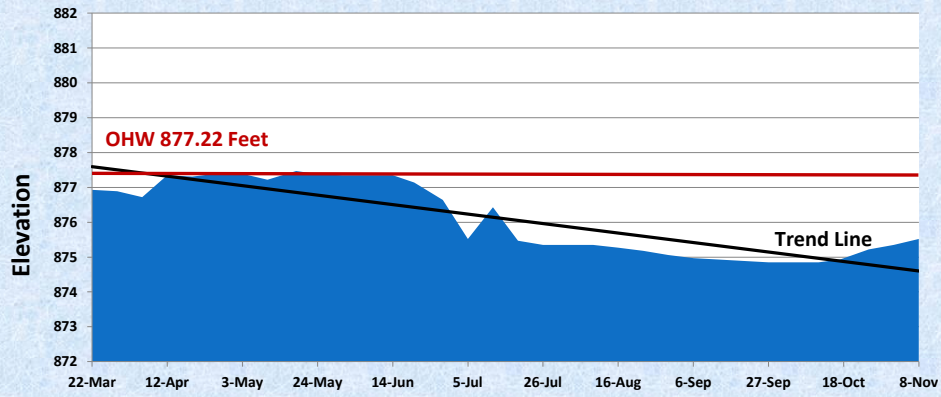

2012 Little Lake Levels

2012 Pioneer Lake Levels

2012 South Lindstrom / Chisago Lake Levels

2012 Wallmark Lake Levels

2012 Ivywood Weir Levels

2012 Lofton Weir Levels

2012 Spider Lake Levels

2012 Linn Lake Levels