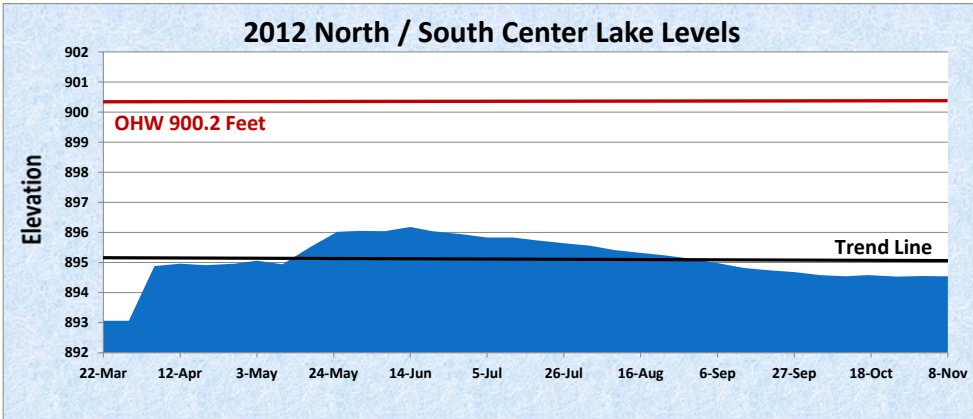

2012 Little Lake Levels

2012 Pioneer Lake Levels

2012 South Lindstrom / Chisago Lake Levels

2012 Wallmark Lake Levels

2012 Ivywood Weir Levels

2012 Lofton Weir Levels

2012 Spider Lake Levels

2012 Linn Lake Levels

2012 Little Green/Green/Ellen Lake Levels

2012 Kroon Lake Levels

2012 Weekly Precipitation Total