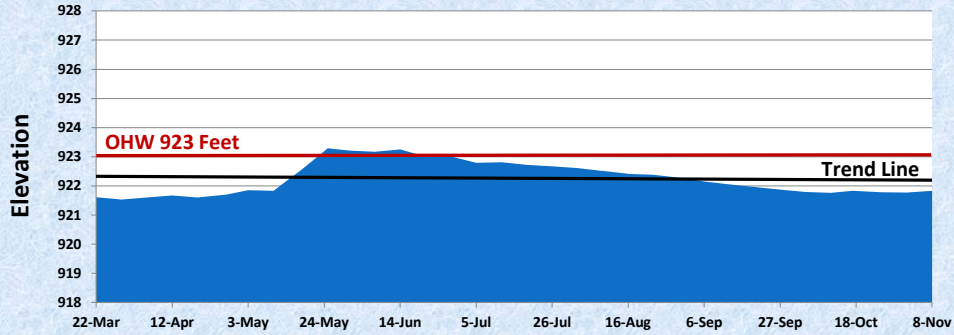

2012 Little Lake Levels

2012 Pioneer Lake Levels

2012 South Lindstrom / Chisago Lake Levels

2012 Wallmark Lake Levels

2012 Ivywood Weir Levels

2012 Lofton Weir Levels

2012 Spider Lake Levels

2012 Linn Lake Levels