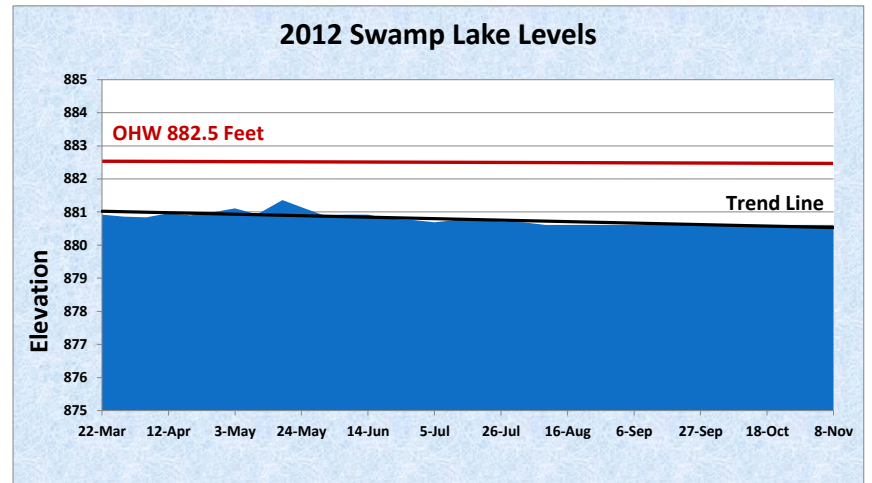

2012 Little Lake Levels

2012 Pioneer Lake Levels

2012 South Lindstrom / Chisago Lake Levels

2012 Wallmark Lake Levels

2012 Ivywood Weir Levels

2012 Lofton Weir Levels

2012 Spider Lake Levels

2012 Linn Lake Levels

2012 Little Green/Green/Ellen Lake Levels

2012 Kroon Lake Levels

2012 Weekly Precipitation Total