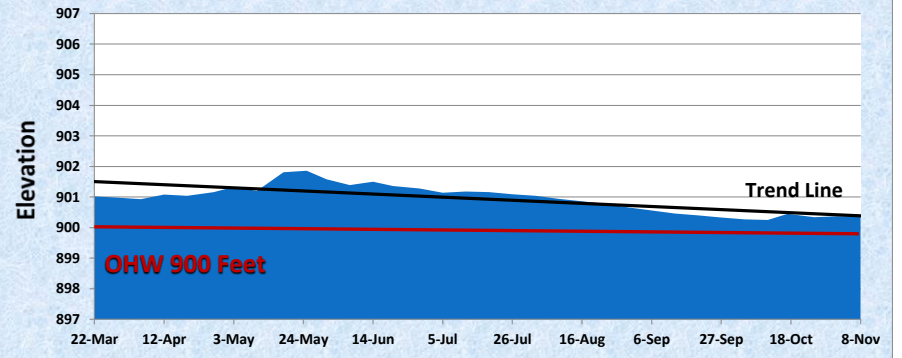

2012 Little Lake Levels

2012 Pioneer Lake Levels

2012 South Lindstrom / Chisago Lake Levels

2012 Wallmark Lake Levels

2012 Ivywood Weir Levels

2012 Lofton Weir Levels

2012 Spider Lake Levels

2012 Linn Lake Levels