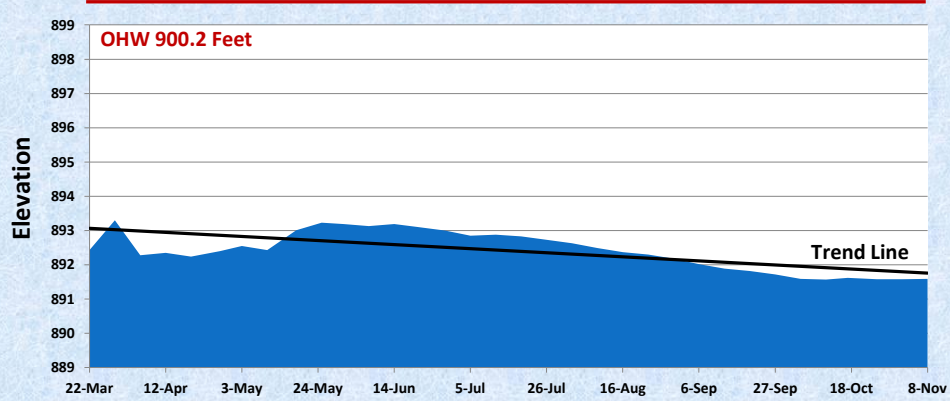

2012 Little Lake Levels

2012 Pioneer Lake Levels

2012 South Lindstrom / Chisago Lake Levels

2012 Wallmark Lake Levels

2012 Ivywood Weir Levels

2012 Lofton Weir Levels

2012 Spider Lake Levels

2012 Linn Lake Levels