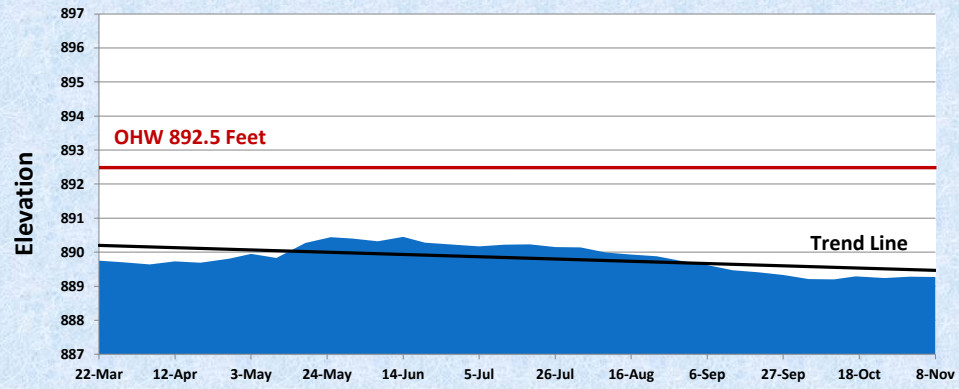

2012 Little Lake Levels

2012 Pioneer Lake Levels

2012 South Lindstrom / Chisago Lake Levels

2012 Wallmark Lake Levels

2012 Ivywood Weir Levels

2012 Lofton Weir Levels

2012 Spider Lake Levels

2012 Linn Lake Levels

2012 Little Green/Green/Ellen Lake Levels

2012 Kroon Lake Levels

2012 Weekly Precipitation Total