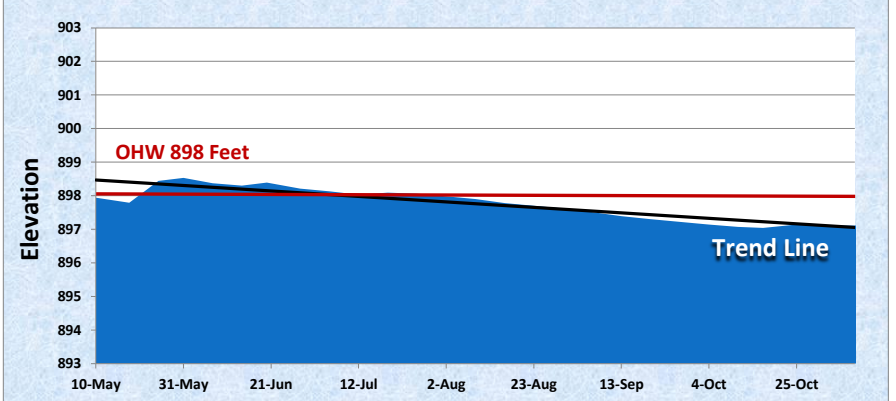

2012 Little Lake Levels

2012 Pioneer Lake Levels

2012 South Lindstrom / Chisago Lake Levels

2012 Wallmark Lake Levels

2012 Ivywood Weir Levels

2012 Lofton Weir Levels

2012 Spider Lake Levels

2012 Linn Lake Levels