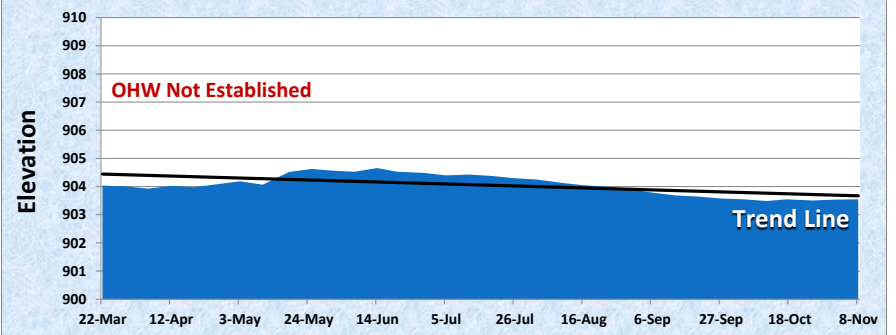

2012 Little Lake Levels

2012 Pioneer Lake Levels

2012 South Lindstrom / Chisago Lake Levels

2012 Wallmark Lake Levels

2012 Ivywood Weir Levels

2012 Lofton Weir Levels

2012 Spider Lake Levels

2012 Linn Lake Levels