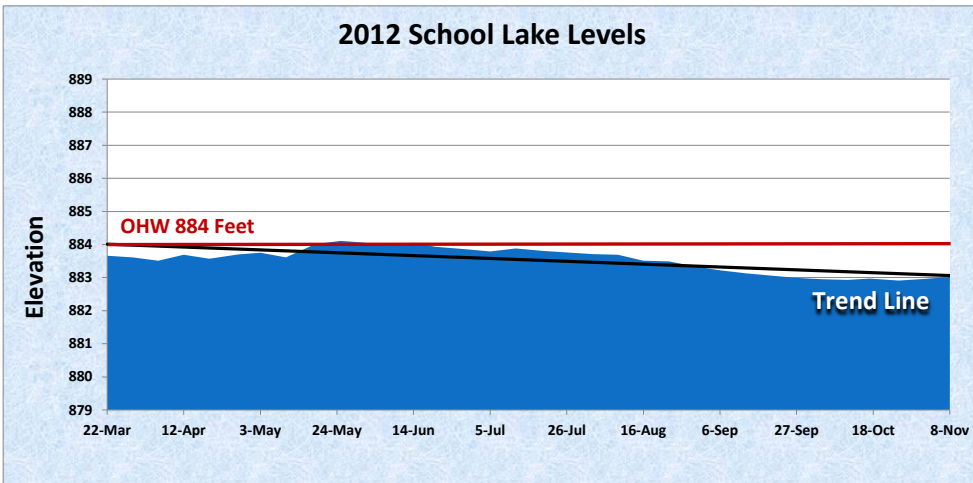

2012 Little Lake Levels

2012 Pioneer Lake Levels

2012 South Lindstrom / Chisago Lake Levels

2012 Wallmark Lake Levels

2012 Ivywood Weir Levels

2012 Lofton Weir Levels

2012 Spider Lake Levels

2012 Linn Lake Levels

2012 Little Green/Green/Ellen Lake Levels

2012 Kroon Lake Levels

2012 Weekly Precipitation Total