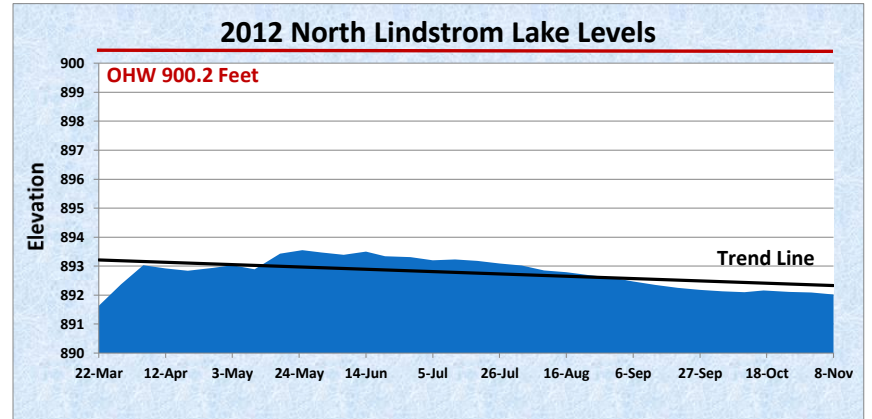

2012 Little Lake Levels

2012 Pioneer Lake Levels

2012 South Lindstrom / Chisago Lake Levels

2012 Wallmark Lake Levels

2012 Ivywood Weir Levels

2012 Lofton Weir Levels

2012 Spider Lake Levels

2012 Linn Lake Levels

2012 Little Green/Green/Ellen Lake Levels

2012 Kroon Lake Levels

2012 Weekly Precipitation Total