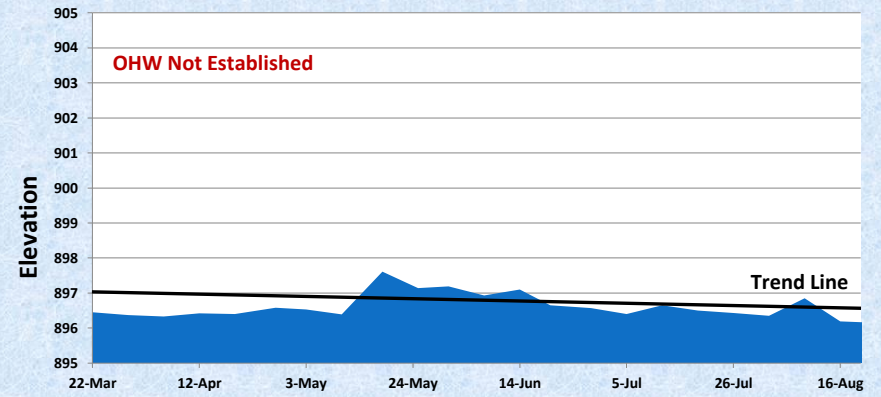

2012 Little Lake Levels

2012 Pioneer Lake Levels

2012 South Lindstrom / Chisago Lake Levels

2012 Wallmark Lake Levels

2012 Ivywood Weir Levels

2012 Lofton Weir Levels

2012 Spider Lake Levels

2012 Linn Lake Levels