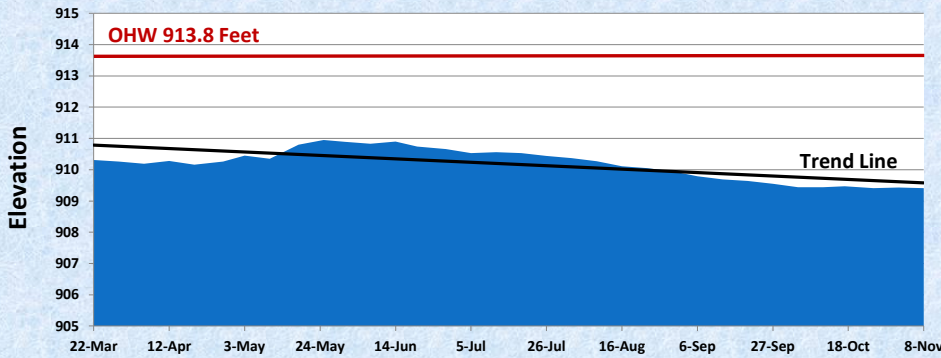

2012 Little Lake Levels

2012 Pioneer Lake Levels

2012 South Lindstrom / Chisago Lake Levels

2012 Wallmark Lake Levels

2012 Ivywood Weir Levels

2012 Lofton Weir Levels

2012 Spider Lake Levels

2012 Linn Lake Levels

2012 Little Green/Green/Ellen Lake Levels

2012 Kroon Lake Levels

2012 Weekly Precipitation Total