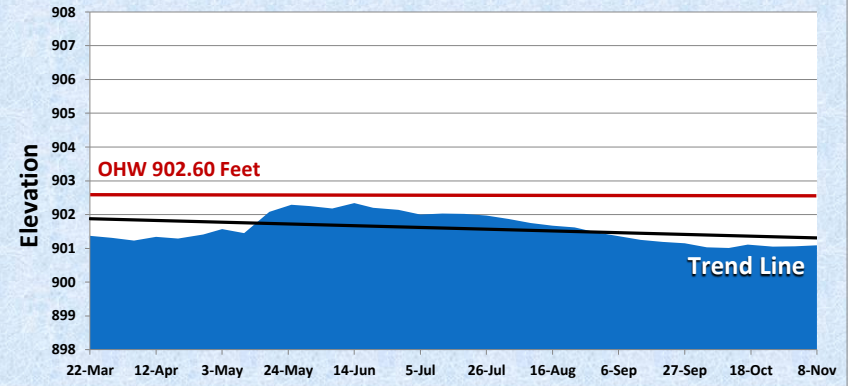

2012 Kroon Lake Levels