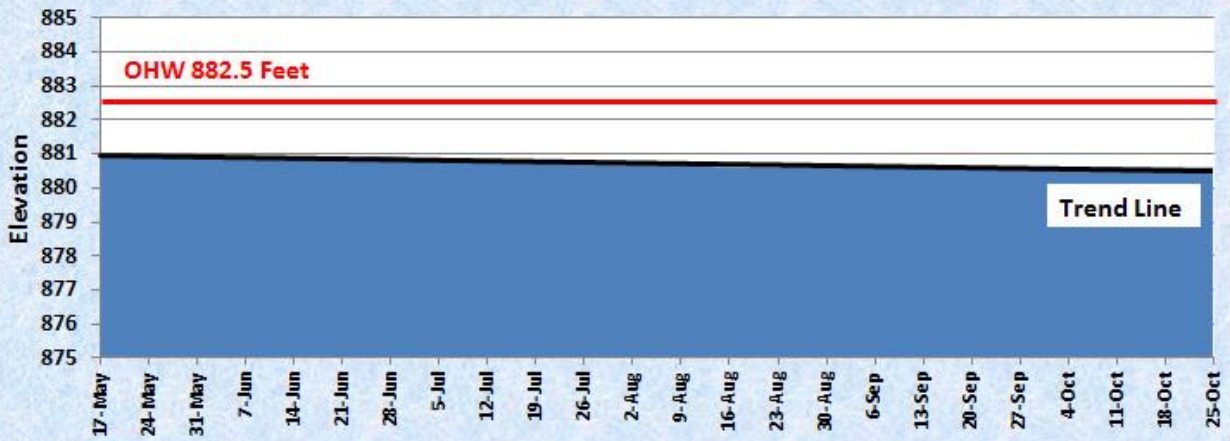

2013 Pioneer Lake Levels

2013 School Lake Lake Levels

2013 South Lindstrom/Chisago Lake Levels

2013 Spider Lake Levels

2013 Swamp Lake Levels

2013 Walmark Lake Levels