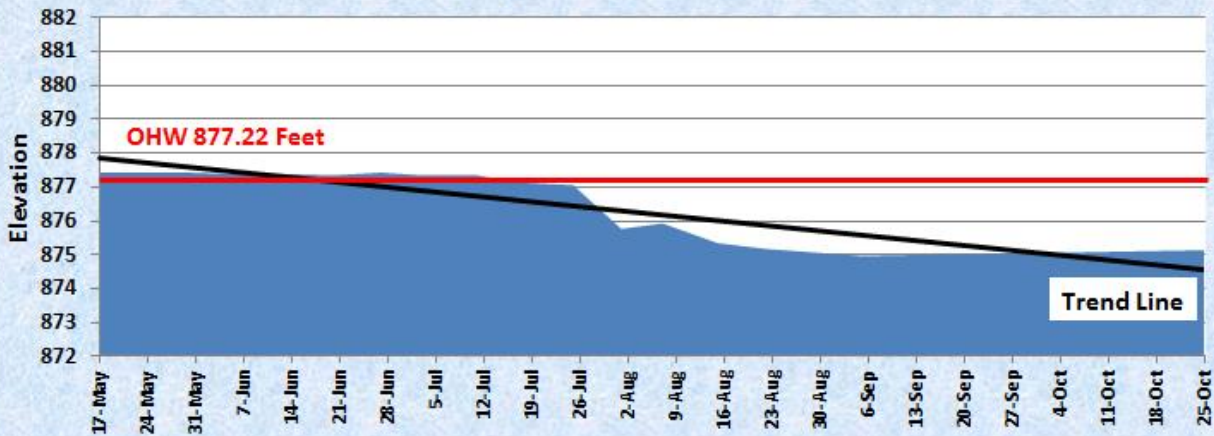

2013 Ivywood Weir Levels

2013 Kroon Lake Levels

2013 Linn Lake Levels

2013 Little Lake Levels

2013 Little Green/Green/Ellen Lake Levels

2013 Lofton Weir Levels

2013 North Lindstrom Lake Levels

2013 North & South Center Lake Levels