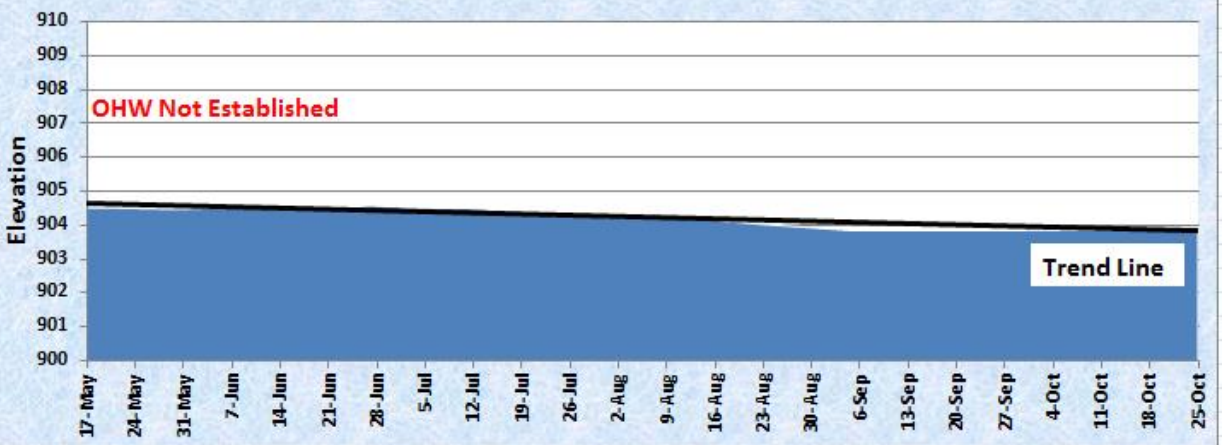

2013 Pioneer Lake Levels