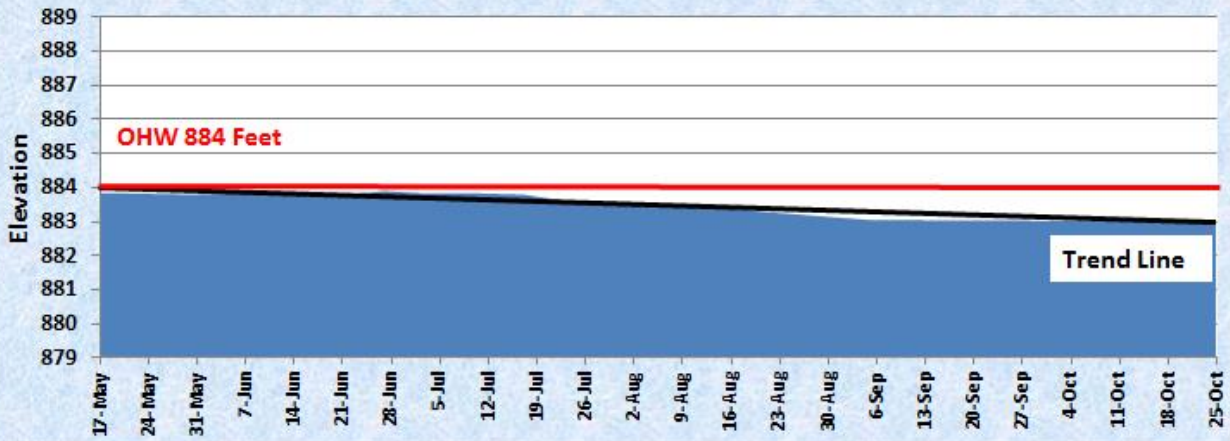

2013 School Lake Lake Levels