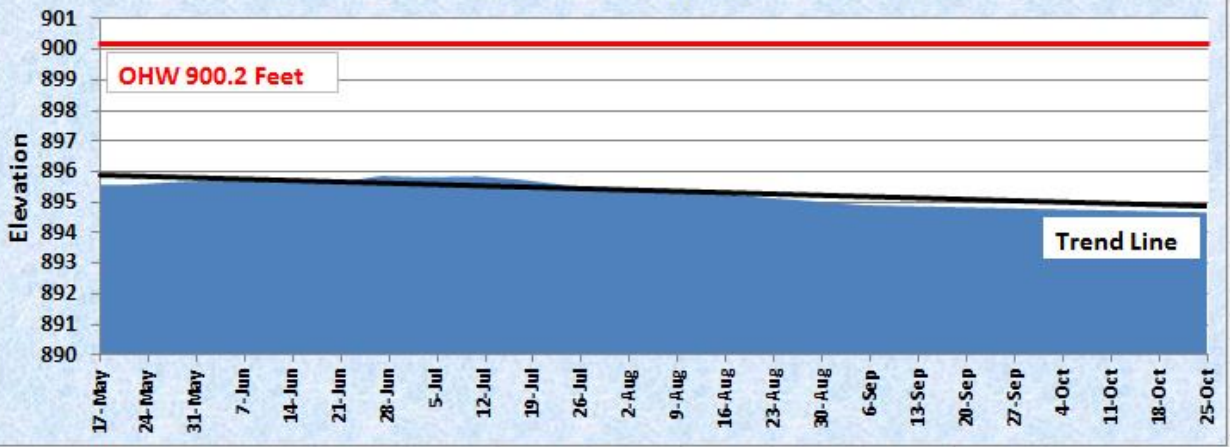

2013 Ivywood Weir Levels

2013 Kroon Lake Levels

2013 Linn Lake Levels

2013 Little Lake Levels

2013 Little Green/Green/Ellen Lake Levels

2013 Lofton Weir Levels

2013 North Lindstrom Lake Levels

2013 North & South Center Lake Levels