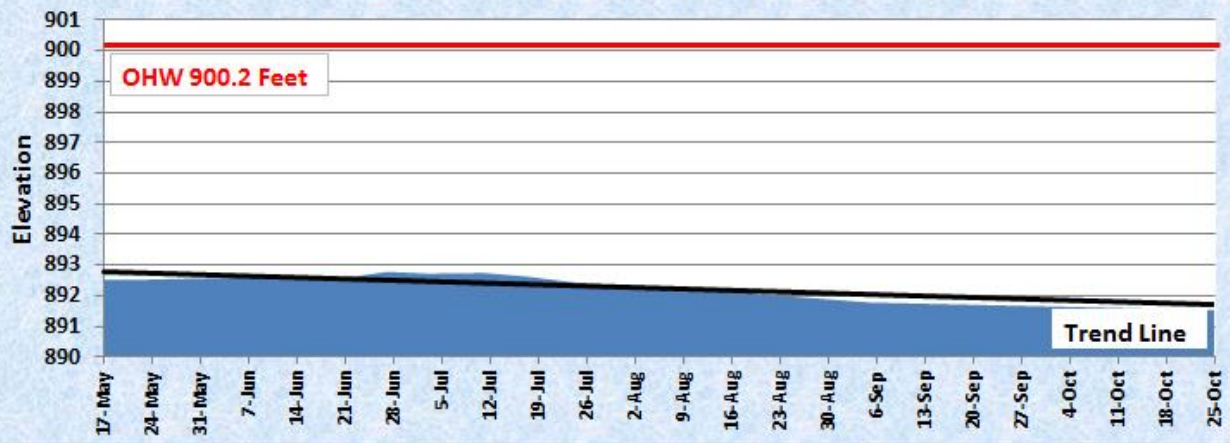

2013 South Lindstrom/Chisago Lake Levels