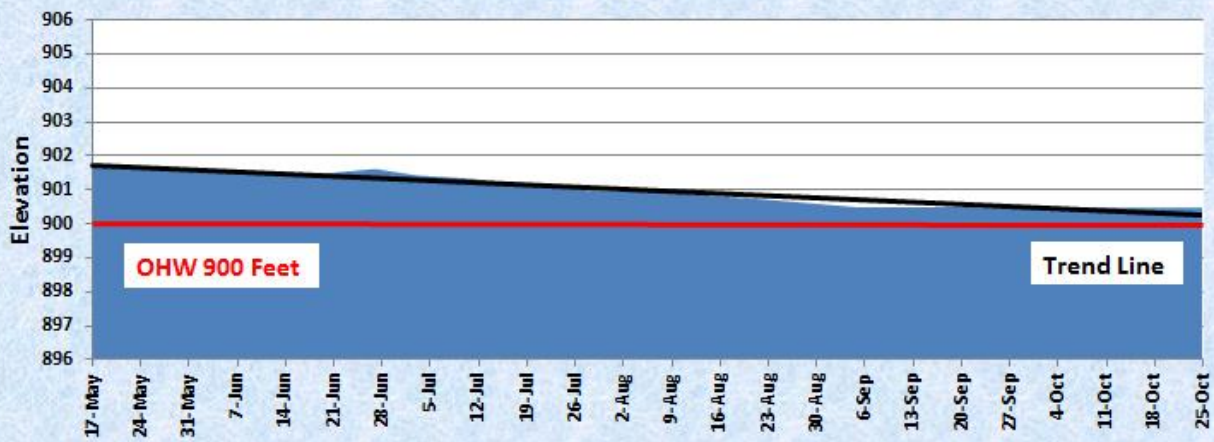

2013 Ivywood Weir Levels

2013 Kroon Lake Levels

2013 Linn Lake Levels

2013 Little Lake Levels

2013 Little Green/Green/Ellen Lake Levels

2013 Lofton Weir Levels

2013 North Lindstrom Lake Levels

2013 North & South Center Lake Levels