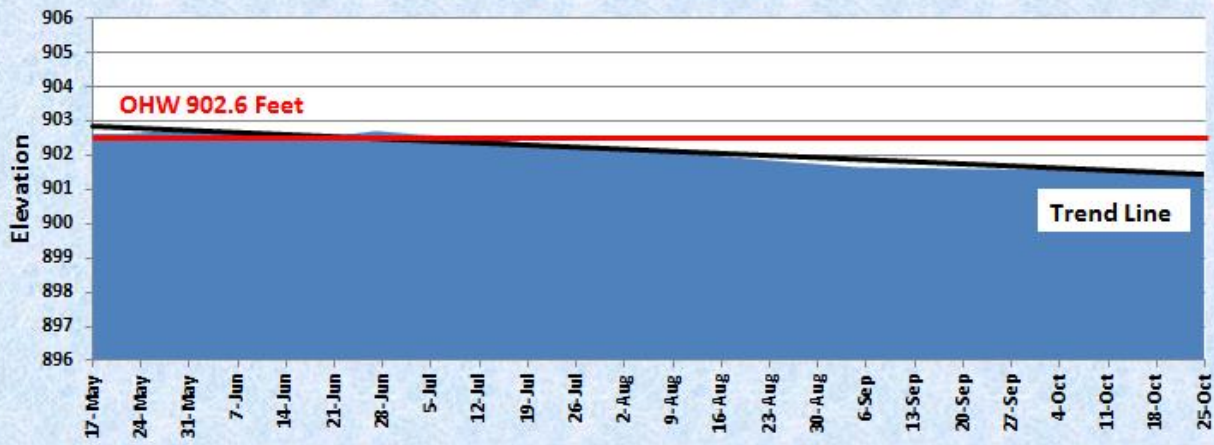

2013 Ivywood Weir Levels

2013 Kroon Lake Levels

2013 Linn Lake Levels

2013 Little Lake Levels

2013 Little Green/Green/Ellen Lake Levels

2013 Lofton Weir Levels

2013 North Lindstrom Lake Levels

2013 North & South Center Lake Levels