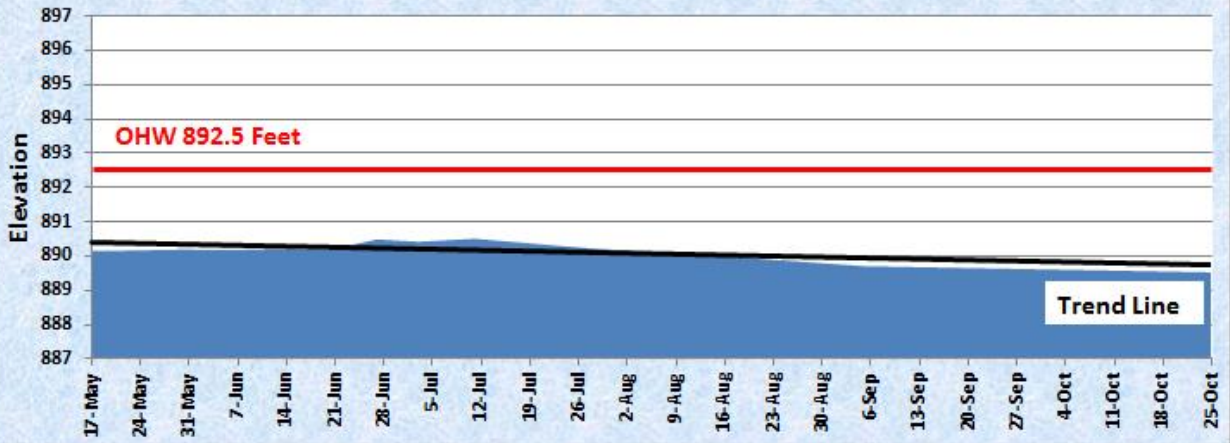

2013 Ivywood Weir Levels

2013 Kroon Lake Levels

2013 Linn Lake Levels

2013 Little Lake Levels

2013 Little Green/Green/Ellen Lake Levels

2013 Lofton Weir Levels

2013 North Lindstrom Lake Levels

2013 North & South Center Lake Levels