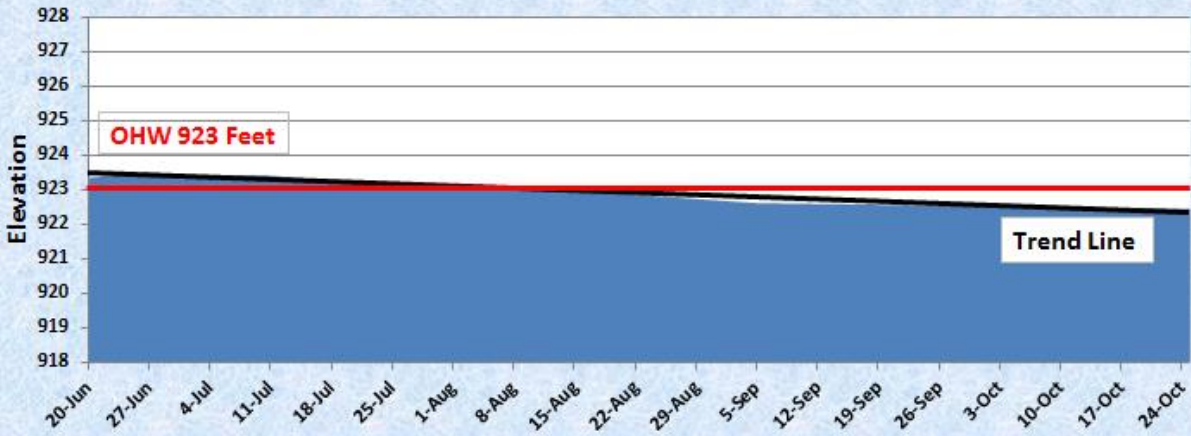

2013 Ivywood Weir Levels

2013 Kroon Lake Levels

2013 Linn Lake Levels

2013 Little Lake Levels

2013 Little Green/Green/Ellen Lake Levels

2013 Lofton Weir Levels

2013 North Lindstrom Lake Levels

2013 North & South Center Lake Levels