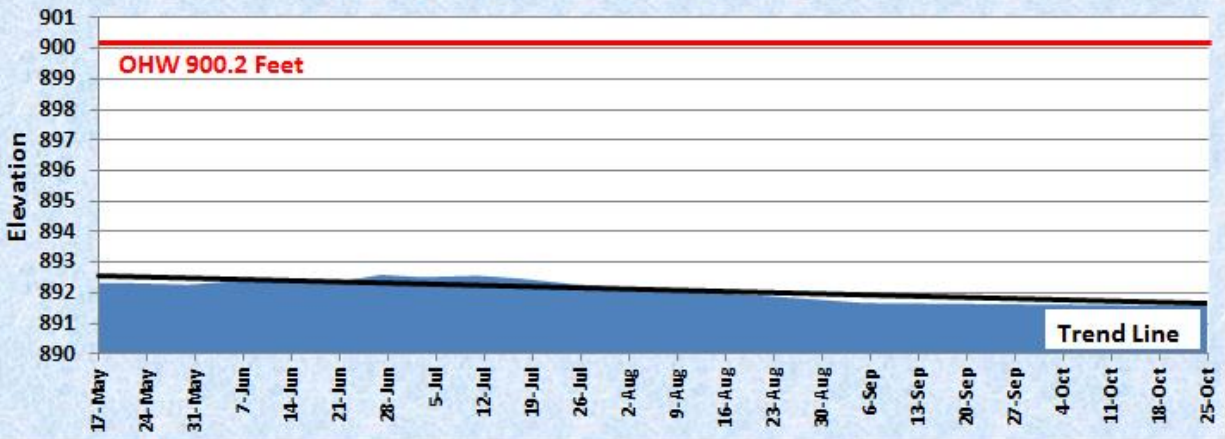

2013 Ivywood Weir Levels

2013 Kroon Lake Levels

2013 Linn Lake Levels

2013 Little Lake Levels

2013 Little Green/Green/Ellen Lake Levels

2013 Lofton Weir Levels

2013 North Lindstrom Lake Levels

2013 North & South Center Lake Levels