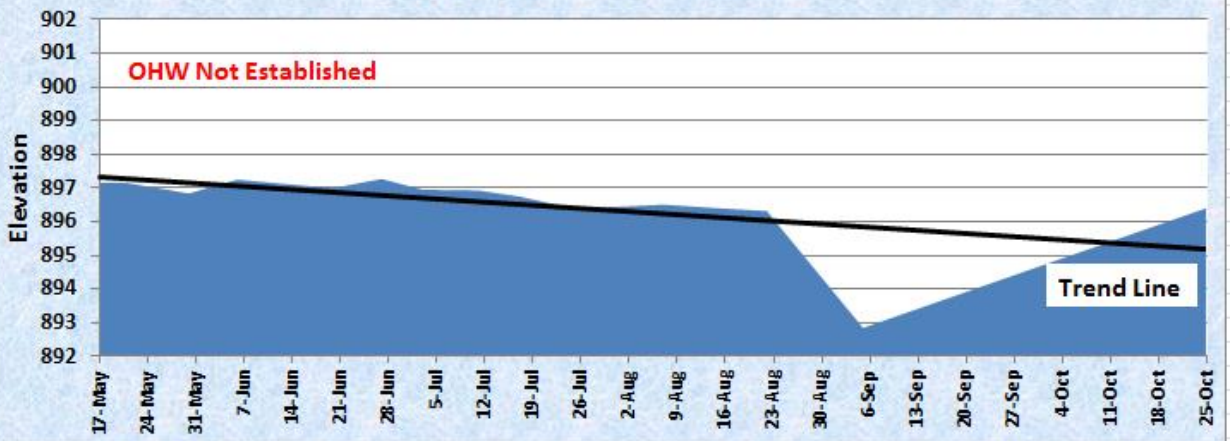

2013 Ivywood Weir Levels

2013 Kroon Lake Levels

2013 Linn Lake Levels

2013 Little Lake Levels

2013 Little Green/Green/Ellen Lake Levels

2013 Lofton Weir Levels

2013 North Lindstrom Lake Levels

2013 North & South Center Lake Levels