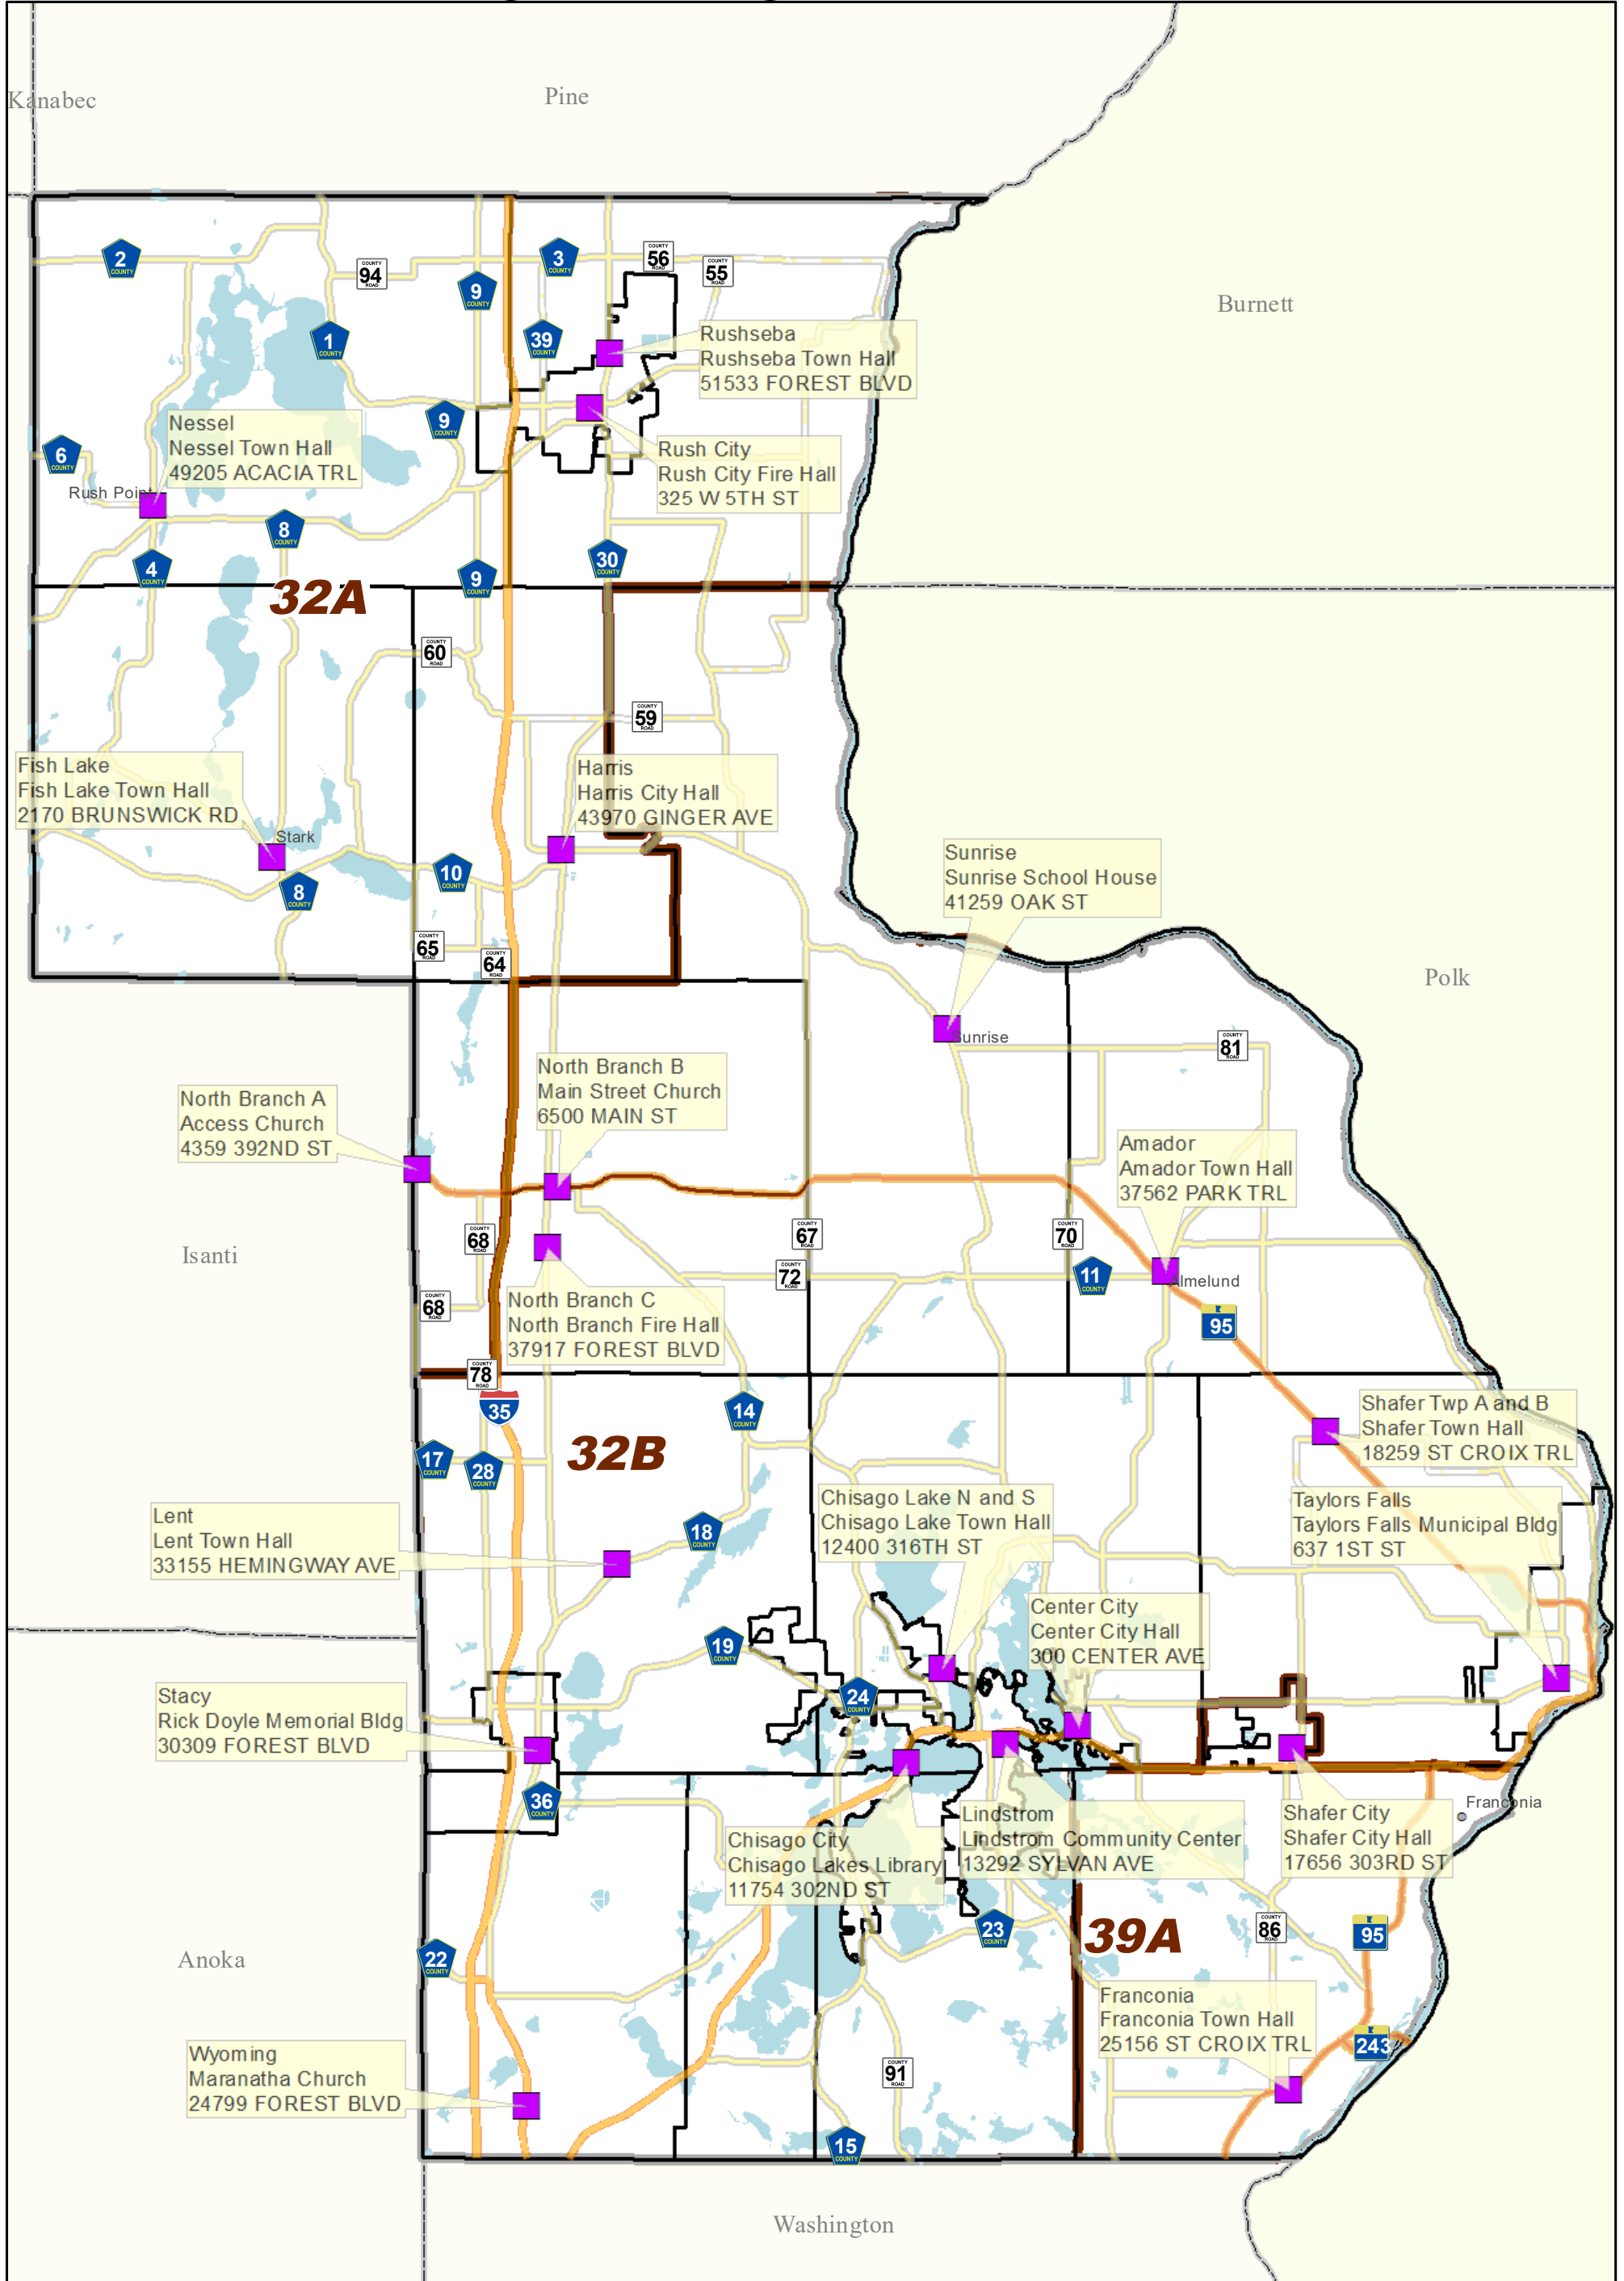

# Chisago Polling Place Locations

This is a compilation of records as they appear in the Chisago County offices affecting the area shown. This drawing is to be used for reference purposes only and the County is not responsible for any inaccuracies herein contained.

■ Polling Places

Date: 10/1/2020

Document Path: K:\Requests\Auditors\PrecinctLocations.mxd