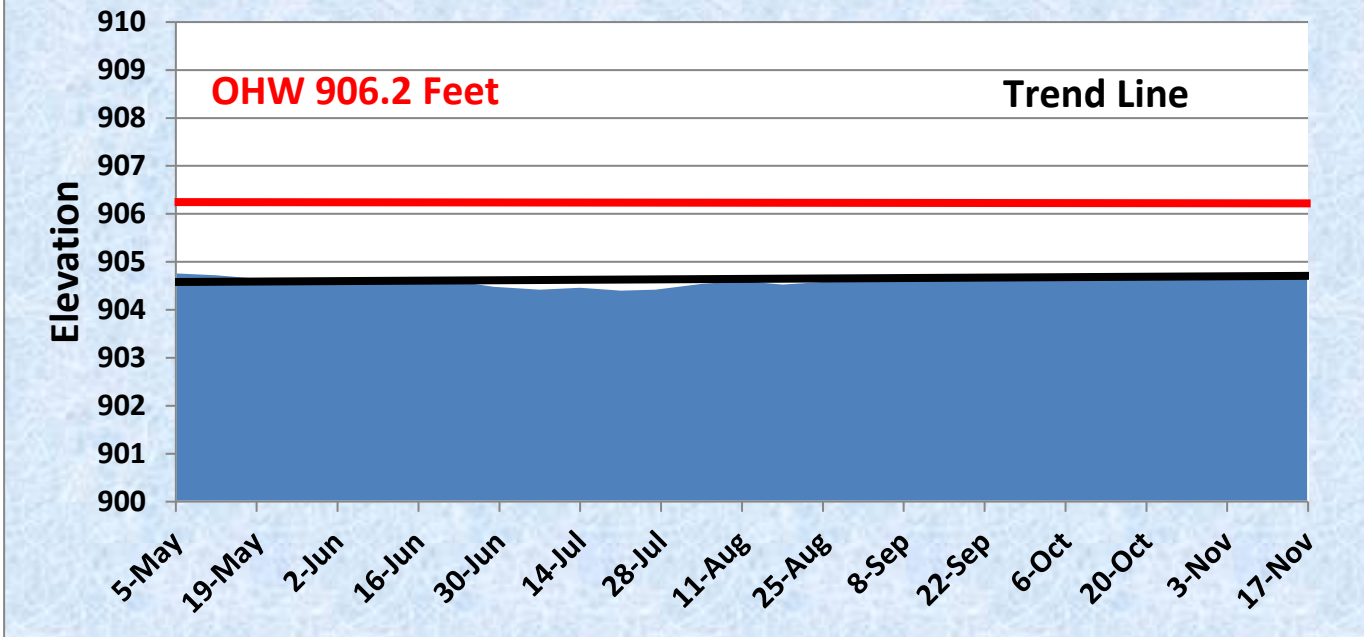

2016 Pioneer Lake Levels