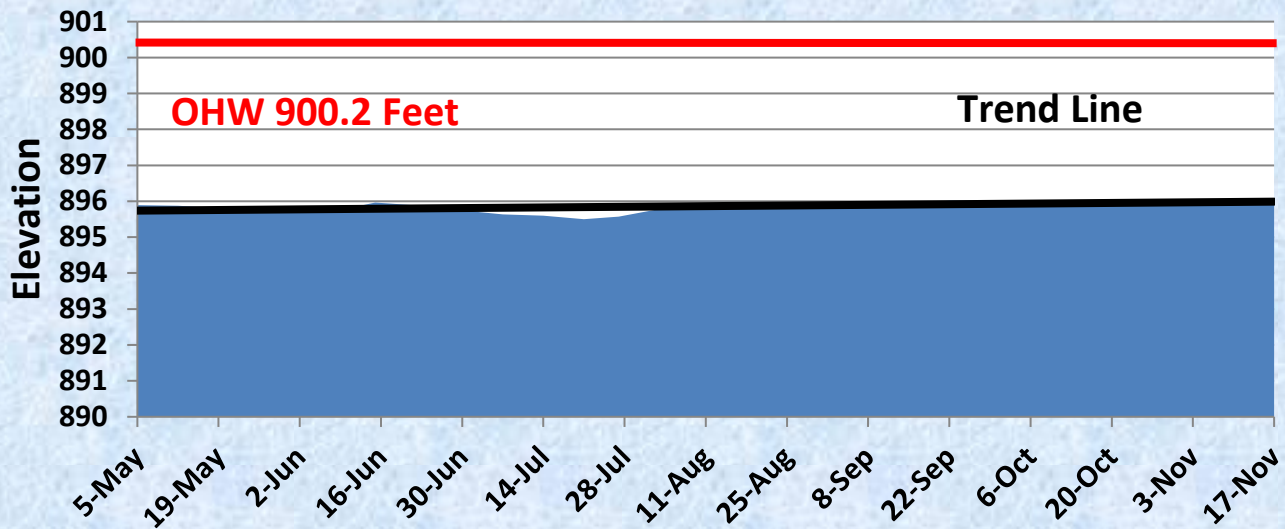

2016 North Lindstrom Lake Levels

2016 North & South Center Lake Levels

2016 Pioneer Lake Levels

2016 School Lake Levels

2016 South Lindstrom/Chisago Lake Levels

2016 Spider Lake Levels

2016 Swamp Lake Levels