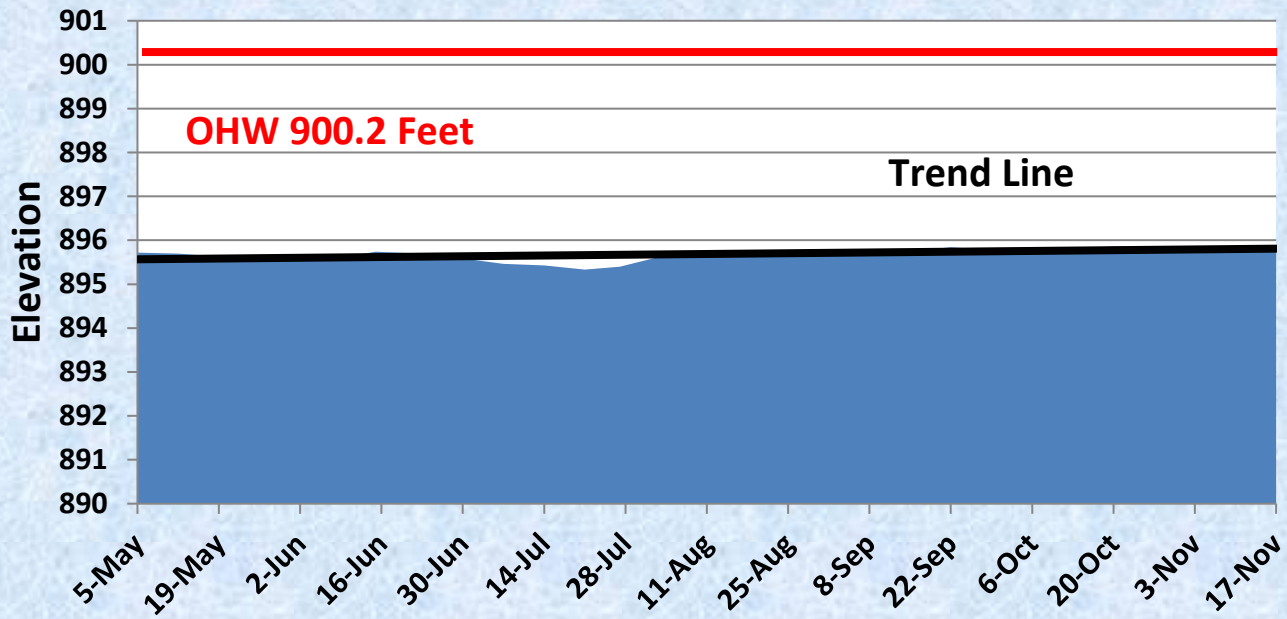

2016 North Lindstrom Lake Levels