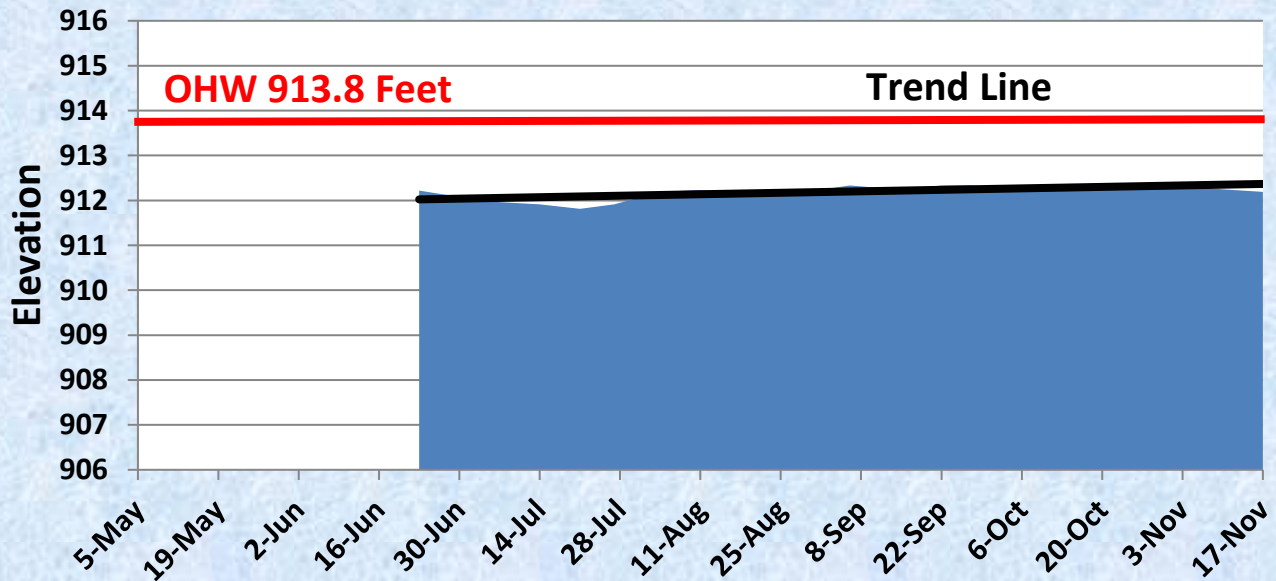

2016 North Lindstrom Lake Levels

2016 North & South Center Lake Levels

2016 Pioneer Lake Levels

2016 School Lake Levels

2016 South Lindstrom/Chisago Lake Levels

2016 Spider Lake Levels

2016 Swamp Lake Levels