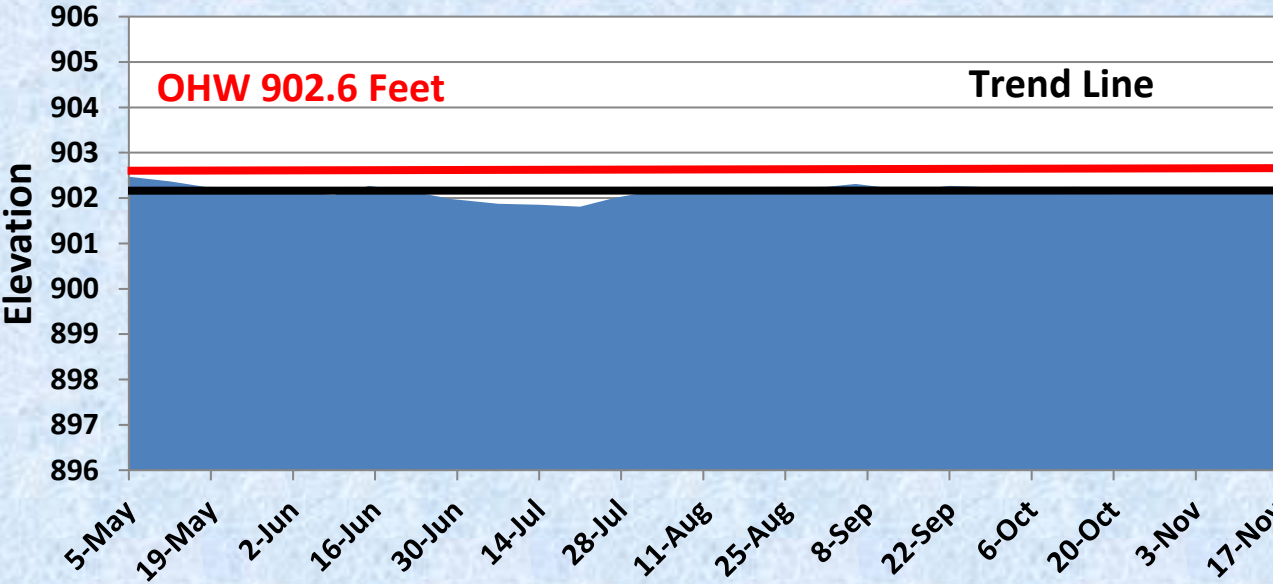

2016 Lake Level Reading Graphs
May 5 – November 17, 2016

2016 Ivywood Weir Levels

2016 Kroon Lake Levels

2016 Linn Lake Levels

2016 Little Lake Levels

2016 Little Green/Green/Ellen Lake Levels

2016 Lofton Weir Levels