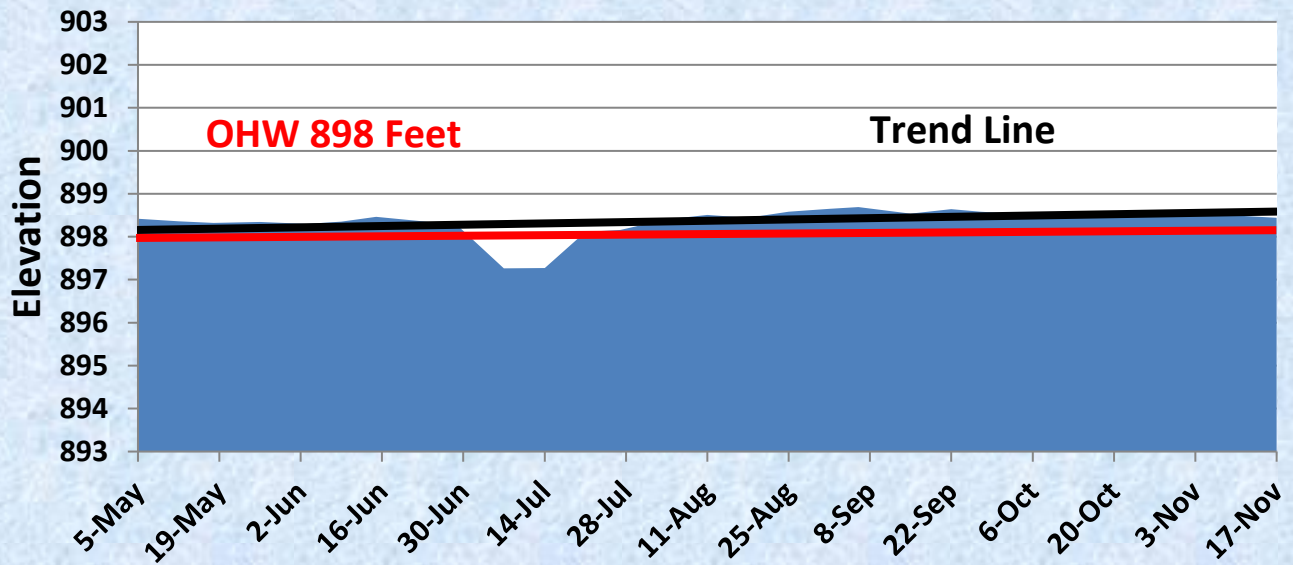

2016 Wallmark Lake Levels