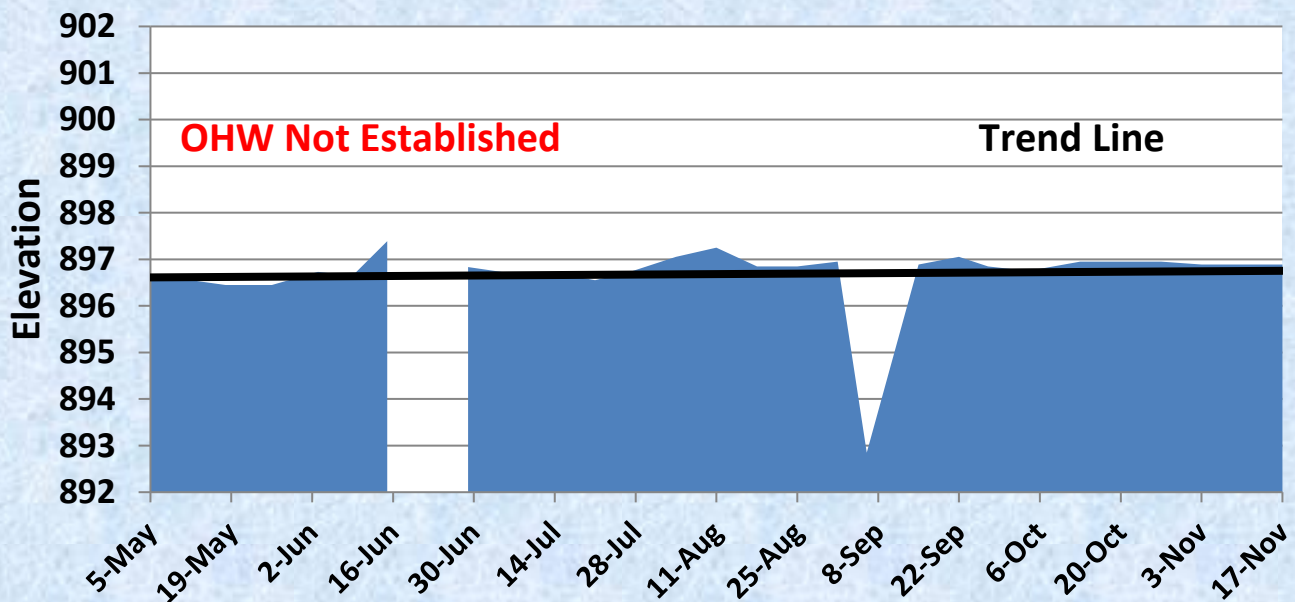

2016 Lake Level Reading Graphs
May 5 – November 17, 2016

2016 Ivywood Weir Levels

2016 Kroon Lake Levels

2016 Linn Lake Levels

2016 Little Lake Levels

2016 Little Green/Green/Ellen Lake Levels

2016 Lofton Weir Levels

2016 North Lindstrom Lake Levels

2016 North & South Center Lake Levels

2016 Pioneer Lake Levels

2016 School Lake Levels

2016 South Lindstrom/Chisago Lake Levels

2016 Spider Lake Levels

2016 Swamp Lake Levels