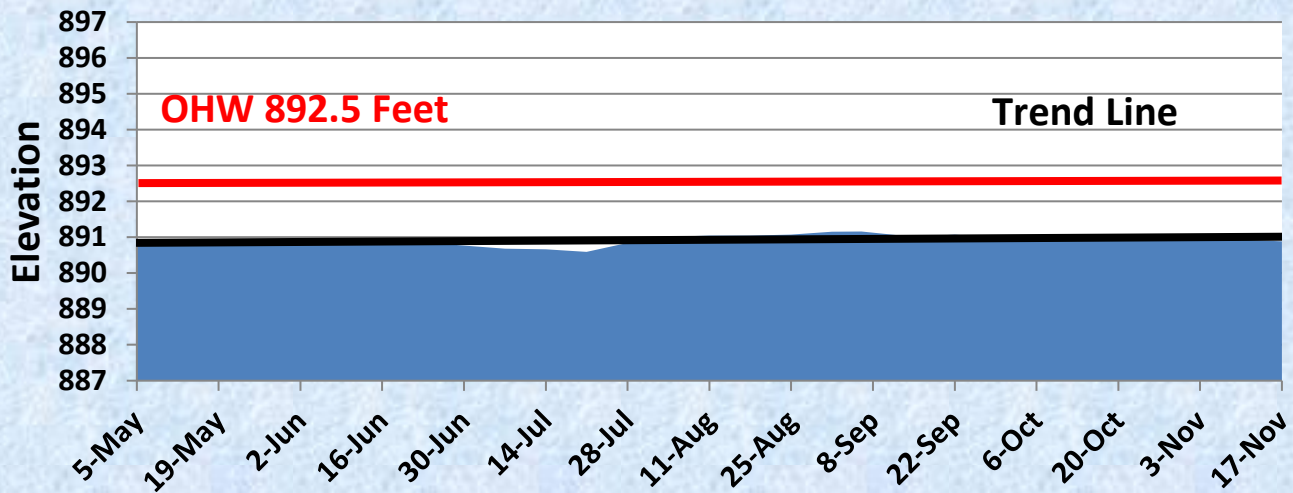

2016 Lake Level Reading Graphs
May 5 – November 17, 2016

2016 Ivywood Weir Levels

2016 Kroon Lake Levels

2016 Linn Lake Levels

2016 Little Lake Levels

2016 Little Green/Green/Ellen Lake Levels

2016 Lofton Weir Levels