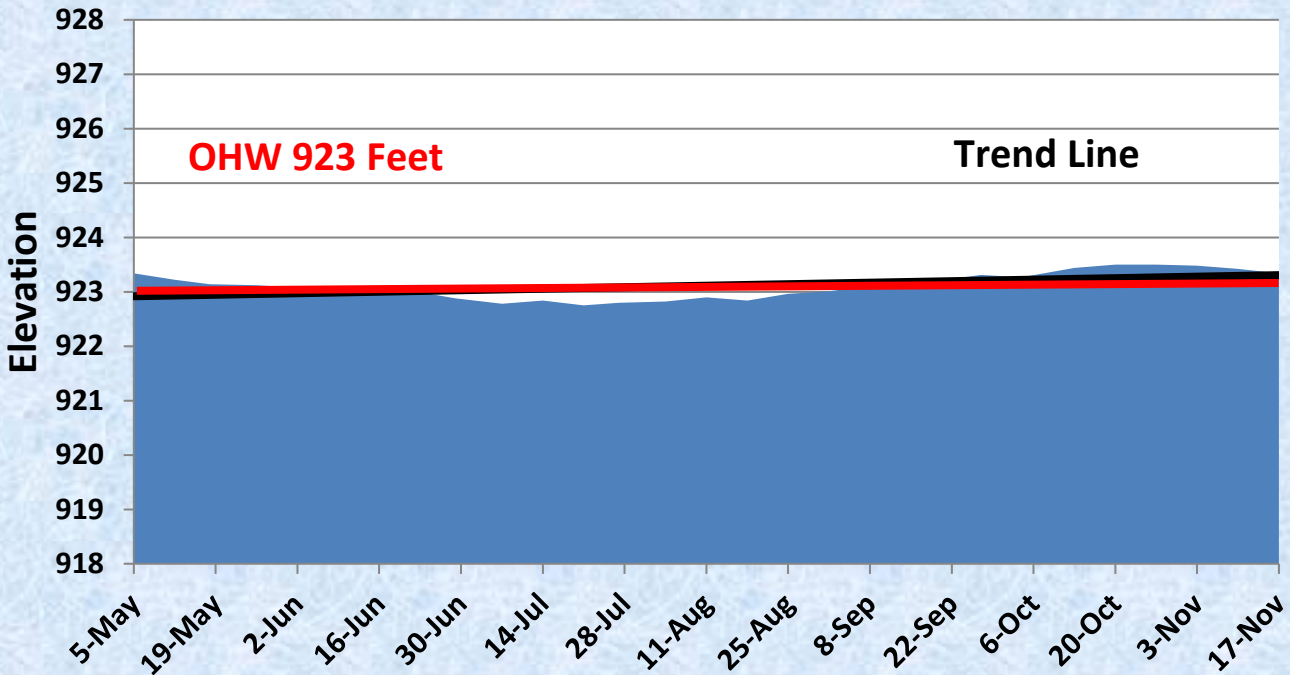

2016 Lake Level Reading Graphs
May 5 – November 17, 2016

2016 Ivywood Weir Levels

2016 Kroon Lake Levels

2016 Linn Lake Levels

2016 Little Lake Levels

2016 Little Green/Green/Ellen Lake Levels

2016 Lofton Weir Levels