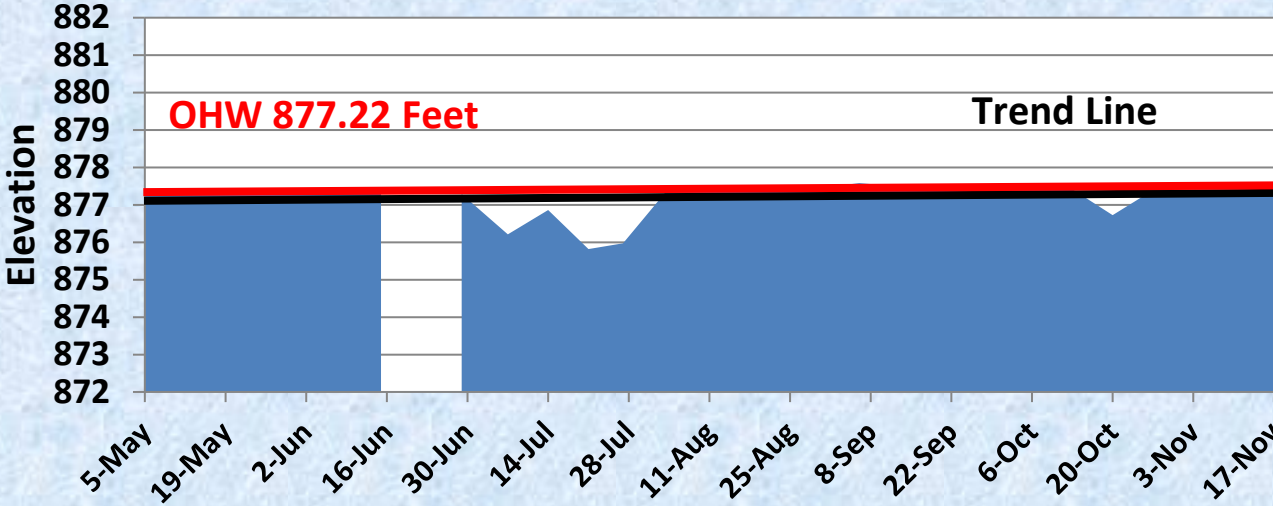

2016 Lake Level Reading Graphs
May 5 – November 17, 2016

2016 Ivywood Weir Levels

2016 Kroon Lake Levels

2016 Linn Lake Levels

2016 Little Lake Levels

2016 Little Green/Green/Ellen Lake Levels

2016 Lofton Weir Levels