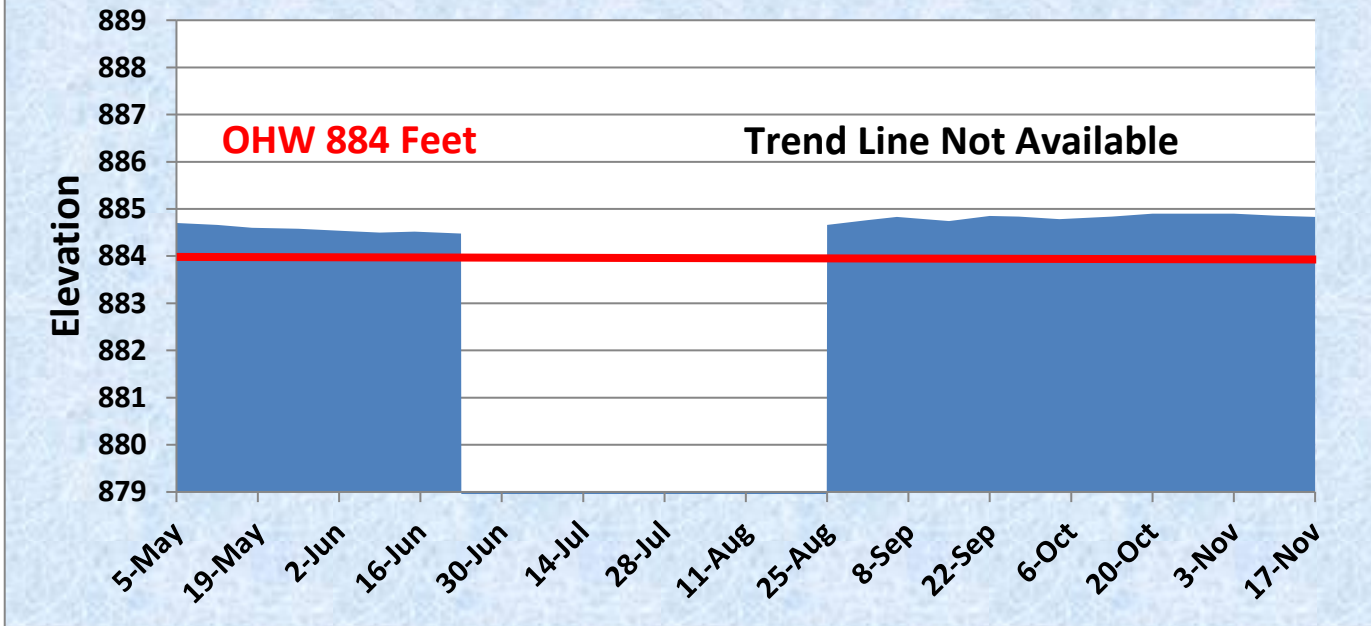

2016 North Lindstrom Lake Levels

2016 North & South Center Lake Levels

2016 Pioneer Lake Levels

2016 School Lake Levels

2016 South Lindstrom/Chisago Lake Levels

2016 Spider Lake Levels

2016 Swamp Lake Levels