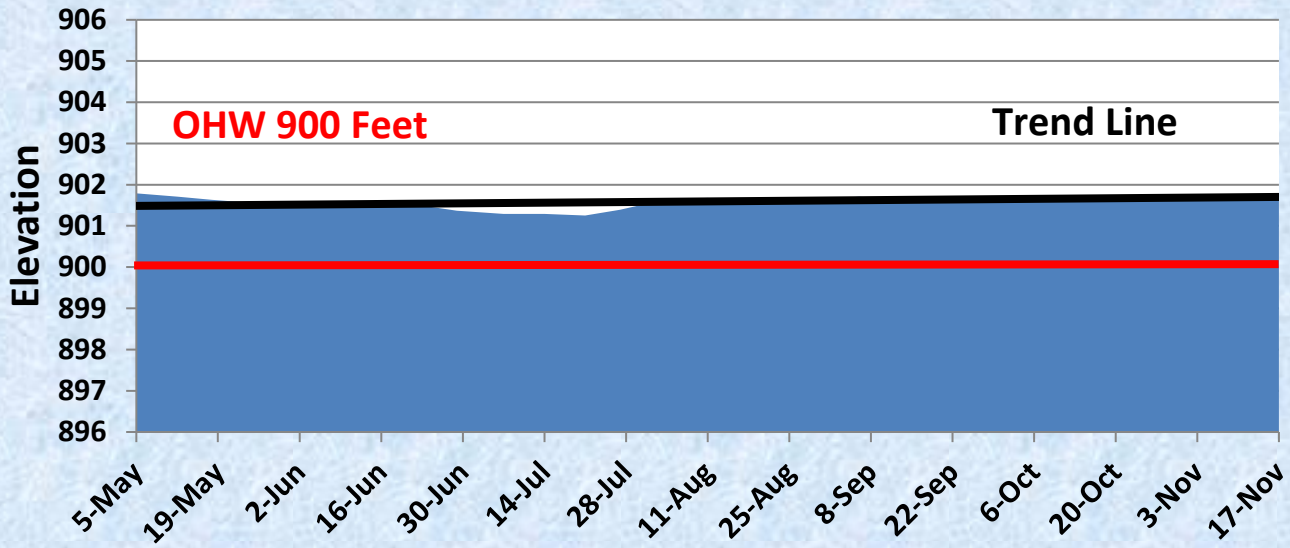

2016 Lake Level Reading Graphs
May 5 – November 17, 2016

2016 Ivywood Weir Levels

2016 Kroon Lake Levels

2016 Linn Lake Levels

2016 Little Lake Levels

2016 Little Green/Green/Ellen Lake Levels

2016 Lofton Weir Levels