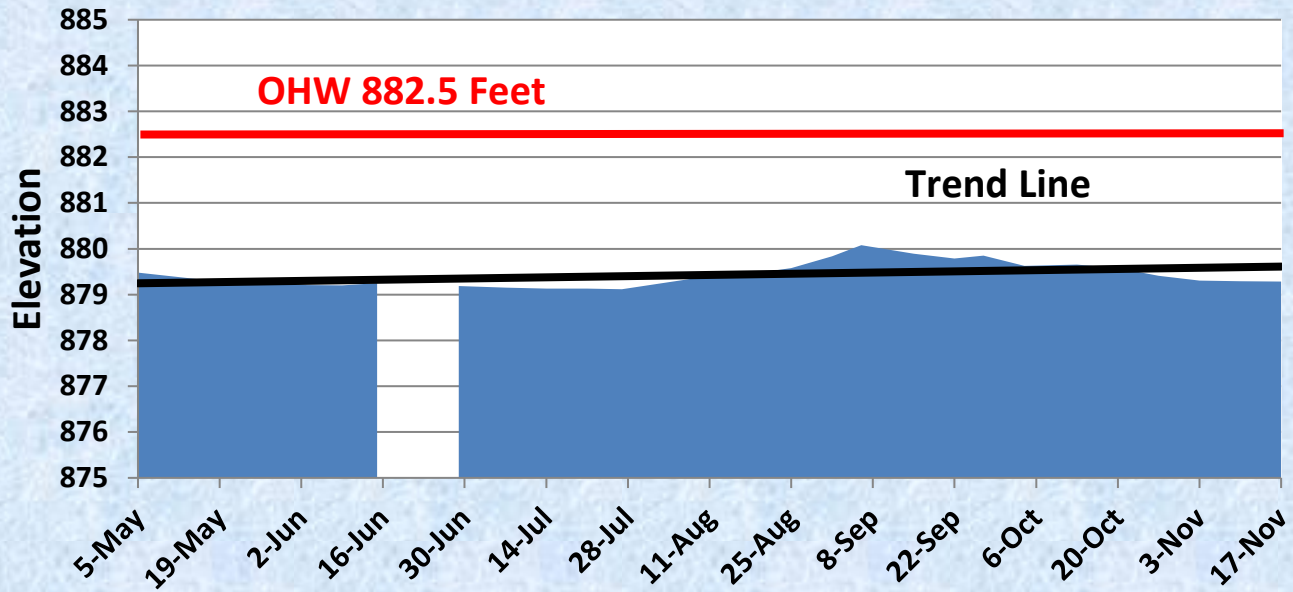

2016 North Lindstrom Lake Levels

2016 North & South Center Lake Levels

2016 Pioneer Lake Levels

2016 School Lake Levels

2016 South Lindstrom/Chisago Lake Levels

2016 Spider Lake Levels

2016 Swamp Lake Levels