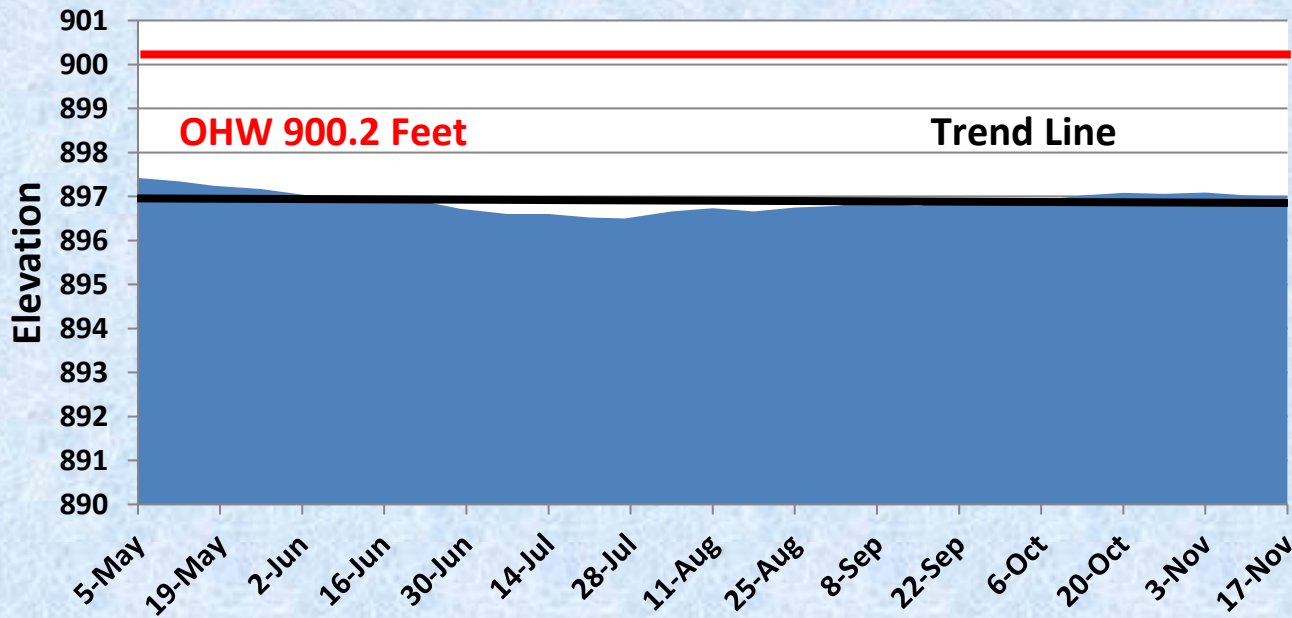

2016 North & South Center Lake Levels